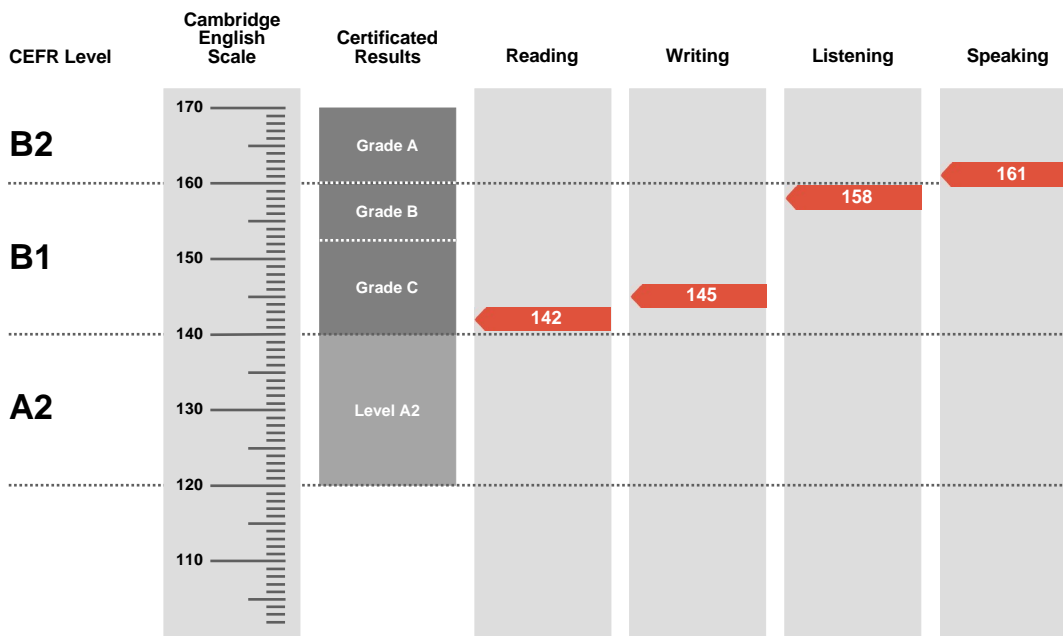

Overall Score

145

CEFR Level

B1

Preliminary is an examination targeted at Level B1 in the Council of Europe's Common European Framework of Reference.

Candidates achieving Grade A (between 160 and 170 on the Cambridge English Scale) receive a certificate stating that they have demonstrated ability at Level B2. Candidates achieving Grade B or Grade C (between 140 and 159 on the Cambridge English Scale) receive a certificate at Level B1.

Overall Score

152

CEFR Level

B1

Preliminary is an examination targeted at Level B1 in the Council of Europe's Common European Framework of Reference.

Candidates achieving Grade A (between 160 and 170 on the Cambridge English Scale) receive a certificate stating that they have demonstrated ability at Level B2. Candidates achieving Grade B or Grade C (between 140 and 159 on the Cambridge English Scale) receive a certificate at Level B1.