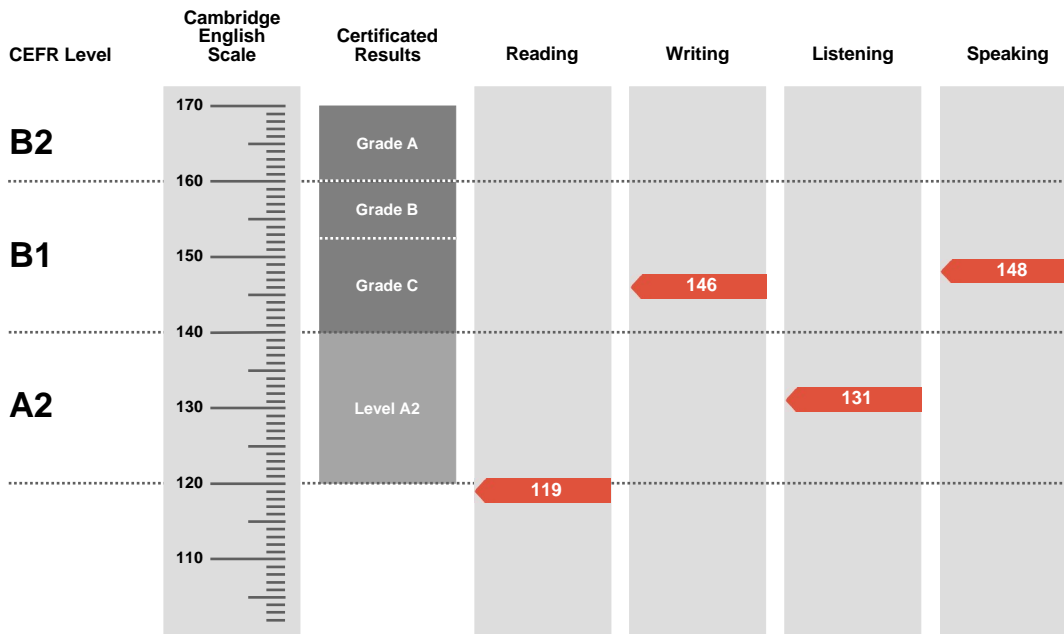

Preliminary English Test

Statement of Results

Candidate name

POLINA EREMENKO

Place of entry

STAVROPOL

Result

**Council of Europe
Level A2**

Overall Score

136

CEFR Level

A2

Preliminary is an examination targeted at Level B1 in the Council of Europe's Common European Framework of Reference.

Candidates achieving Grade A (between 160 and 170 on the Cambridge English Scale) receive a certificate stating that they have demonstrated ability at Level B2. Candidates achieving Grade B or Grade C (between 140 and 159 on the Cambridge English Scale) receive a certificate at Level B1.