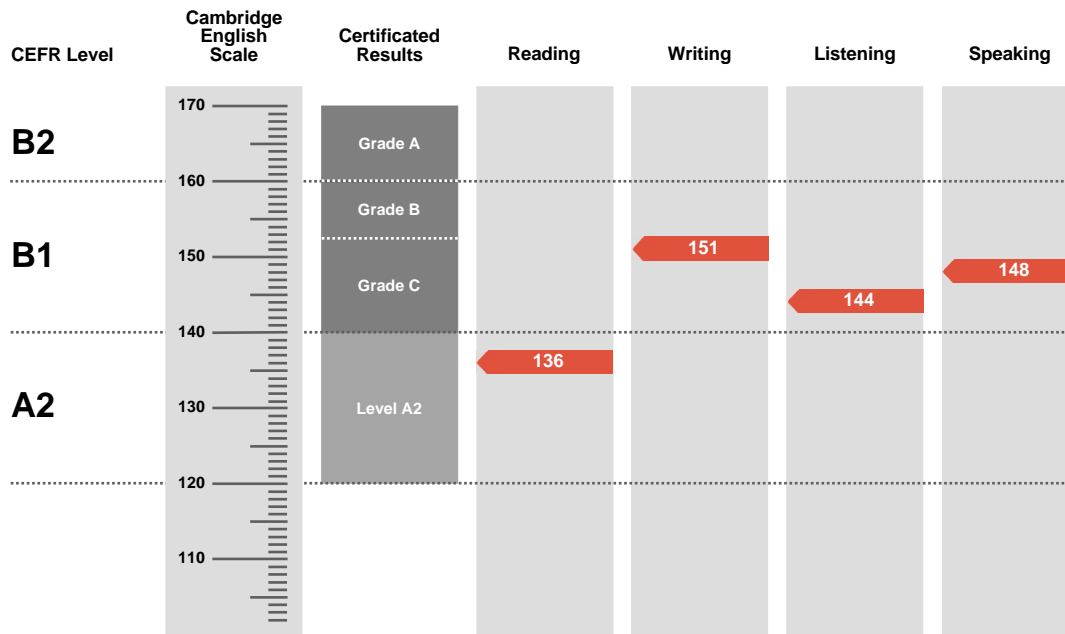

Overall Score

145

CEFR Level

B1

Preliminary is an examination targeted at Level B1 in the Council of Europe's Common European Framework of Reference.

Candidates achieving Grade A (between 160 and 170 on the Cambridge English Scale) receive a certificate stating that they have demonstrated ability at Level B2. Candidates achieving Grade B or Grade C (between 140 and 159 on the Cambridge English Scale) receive a certificate at Level B1.