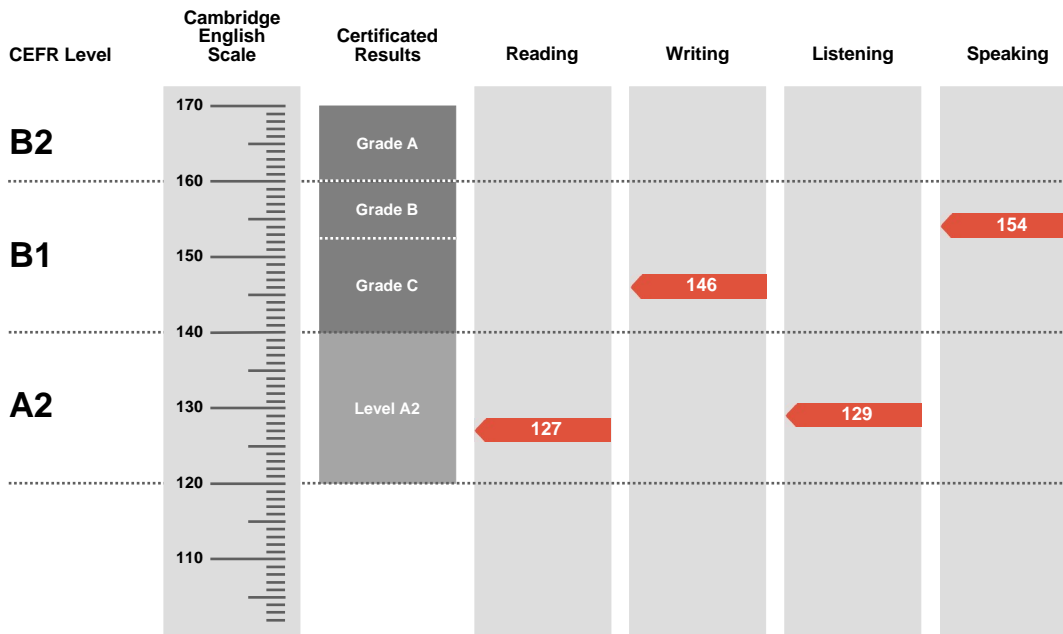

Preliminary English Test

Statement of Results

Candidate name

YULIA KHARISHMAN

Place of entry

STAVROPOL

Result

Council of Europe
Level A2

Overall Score

139

CEFR Level

A2

Preliminary is an examination targeted at Level B1 in the Council of Europe's Common European Framework of Reference.

Candidates achieving Grade A (between 160 and 170 on the Cambridge English Scale) receive a certificate stating that they have demonstrated ability at Level B2. Candidates achieving Grade B or Grade C (between 140 and 159 on the Cambridge English Scale) receive a certificate at Level B1.

Candidates whose performance is below Level B1, but falls within Level A2 (between 120 and 139 on the Cambridge English Scale), receive a certificate stating that they have demonstrated ability at Level A2.

Examination results can be quickly and securely verified online at: www.cambridgeenglish.org/verifiers

Results

Score

Pass at Grade A 160 — 170

Pass at Grade B 153 — 159

Pass at Grade C 140 — 152

Level A2 120 — 139

Candidates who take Preliminary and score between 102 and 119 on the Cambridge English Scale do not receive a result, CEFR level or certificate.

Cambridge English Scale scores below 102 are not reported for this examination.

Other

X - the candidate was absent from part of the examination

Z - the candidate was absent from all parts of the examination

Pending - a result cannot be issued at present, but will follow in due course

Withheld - the candidate should contact their centre for information

Exempt - the candidate was not required to sit this part of the examination

THIS IS NOT A CERTIFICATE

Cambridge Assessment English reserves the right to amend the information given before the issue of certificates to successful candidates.