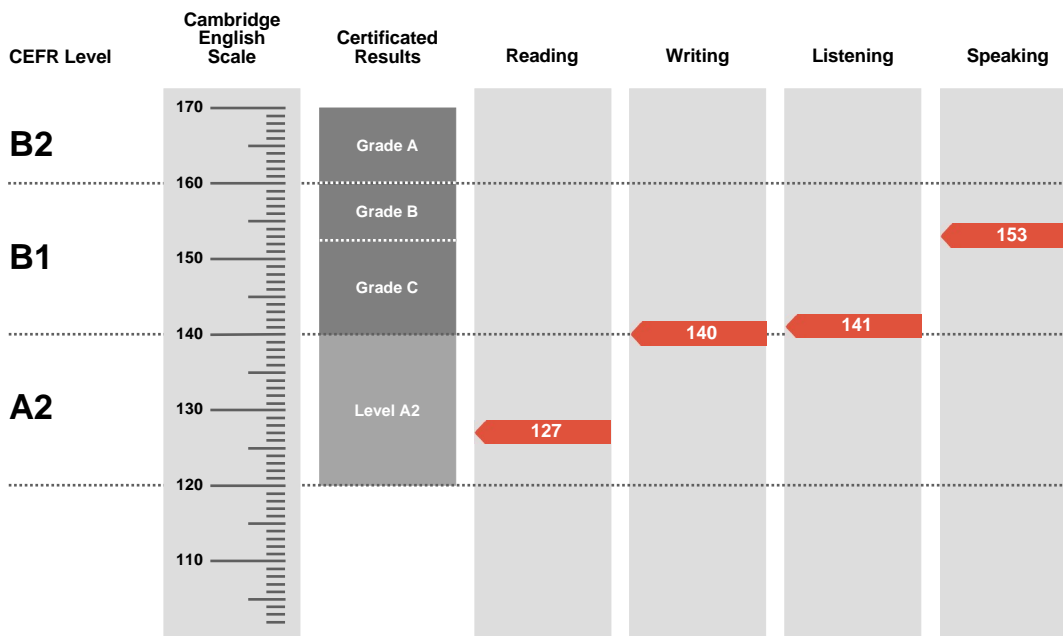

Preliminary English Test

Statement of Results

Candidate name

ALEKSANDR TATARENKO

Place of entry

STAVROPOL

Result

Pass at Grade C

Overall Score

140

CEFR Level

B1

Preliminary is an examination targeted at Level B1 in the Council of Europe's Common European Framework of Reference.

Candidates achieving Grade A (between 160 and 170 on the Cambridge English Scale) receive a certificate stating that they have demonstrated ability at Level B2. Candidates achieving Grade B or Grade C (between 140 and 159 on the Cambridge English Scale) receive a certificate at Level B1.

Candidates whose performance is below Level B1, but falls within Level A2 (between 120 and 139 on the Cambridge English Scale), receive a certificate stating that they have demonstrated ability at Level A2.

Examination results can be quickly and securely verified online at: www.cambridgeenglish.org/verifiers

Results

Score

Pass at Grade A	160 — 170
Pass at Grade B	153 — 159
Pass at Grade C	140 — 152
Level A2	120 — 139

Candidates who take Preliminary and score between 102 and 119 on the Cambridge English Scale do not receive a result, CEFR level or certificate.

Cambridge English Scale scores below 102 are not reported for this examination.

Other

X - the candidate was absent from part of the examination

Z - the candidate was absent from all parts of the examination

Pending - a result cannot be issued at present, but will follow in due course

Withheld - the candidate should contact their centre for information

Exempt - the candidate was not required to sit this part of the examination

THIS IS NOT A CERTIFICATE

Cambridge Assessment English reserves the right to amend the information given before the issue of certificates to successful candidates.