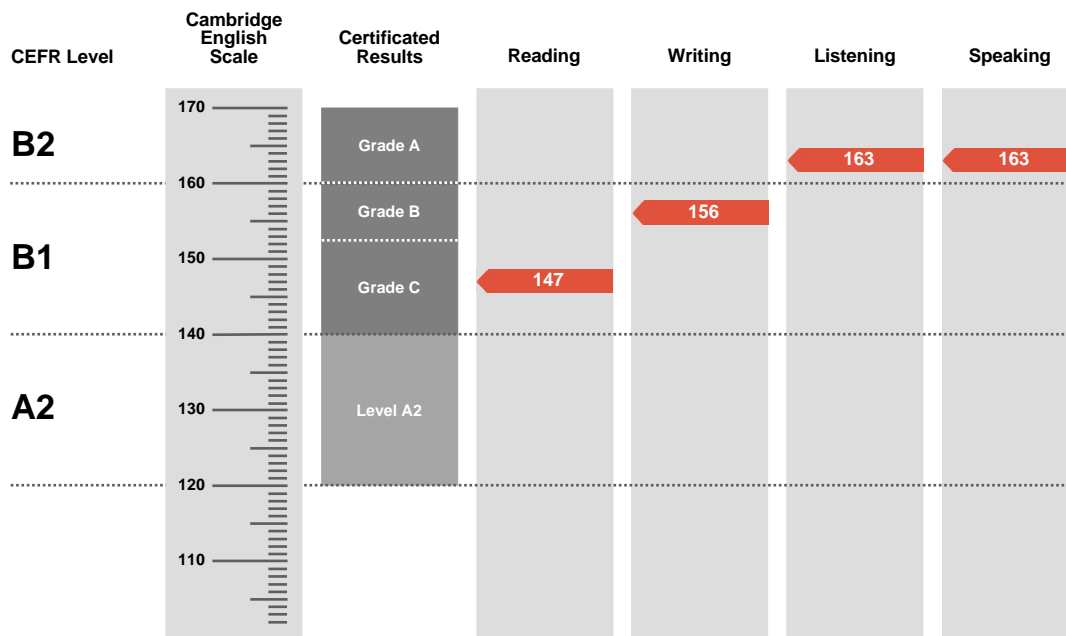

Overall Score

157

CEFR Level

B1

Preliminary is an examination targeted at Level B1 in the Council of Europe's Common European Framework of Reference.

Candidates achieving Grade A (between 160 and 170 on the Cambridge English Scale) receive a certificate stating that they have demonstrated ability at Level B2. Candidates achieving Grade B or Grade C (between 140 and 159 on the Cambridge English Scale) receive a certificate at Level B1.