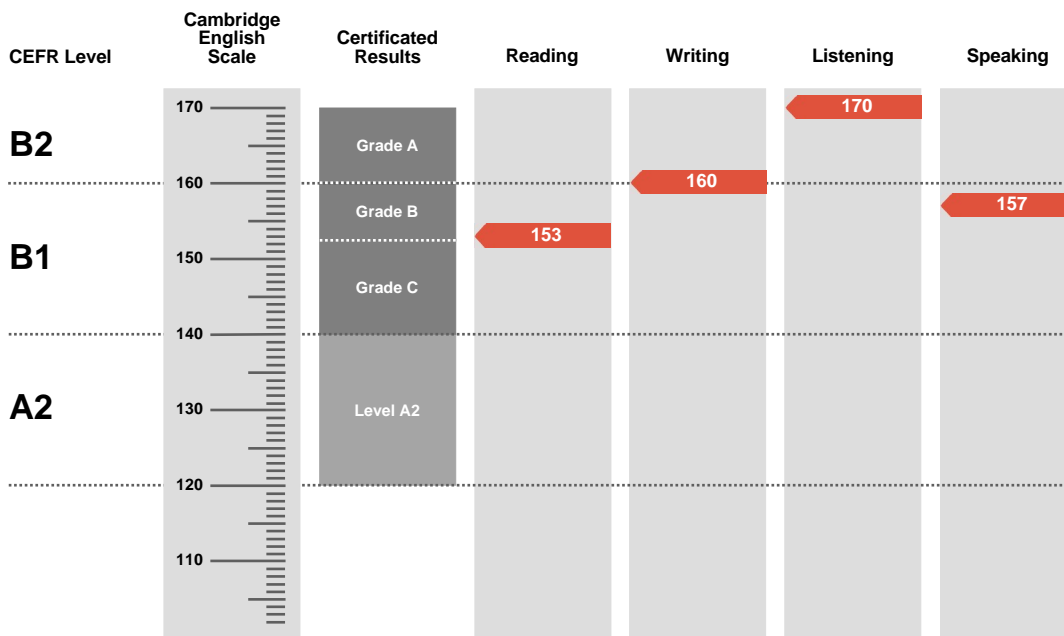

Overall Score

160

CEFR Level

B2

Preliminary is an examination targeted at Level B1 in the Council of Europe's Common European Framework of Reference.

Candidates achieving Grade A (between 160 and 170 on the Cambridge English Scale) receive a certificate stating that they have demonstrated ability at Level B2. Candidates achieving Grade B or Grade C (between 140 and 159 on the Cambridge English Scale) receive a certificate at Level B1.