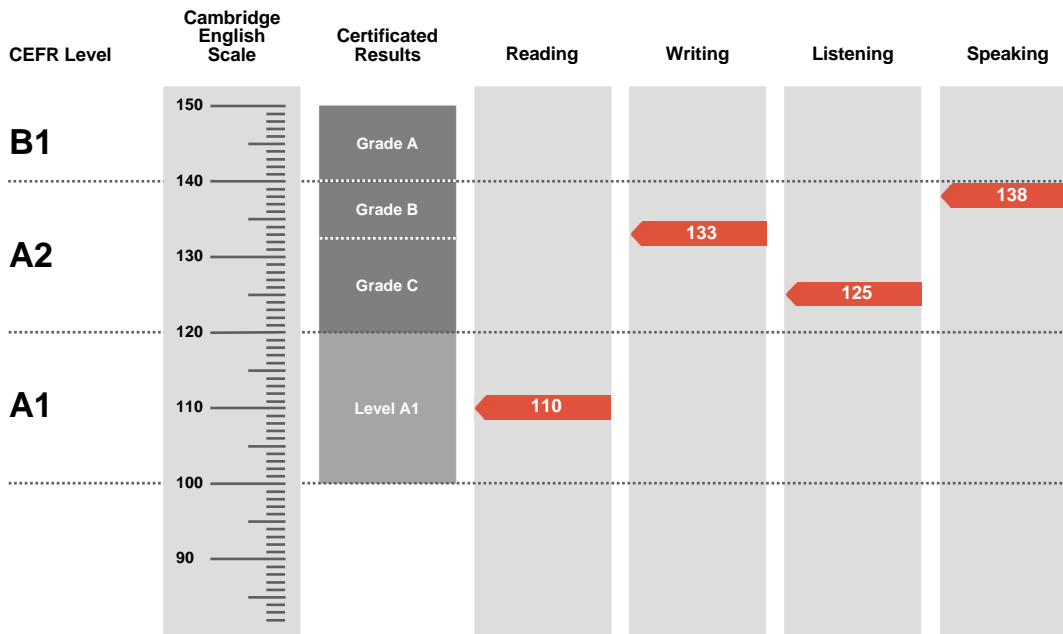

Overall Score

127

CEFR Level

A2

Key is an examination targeted at Level A2 in the Council of Europe's Common European Framework of Reference.

Candidates achieving Grade A (between 140 and 150 on the Cambridge English Scale) receive a certificate stating that they have demonstrated ability at Level B1. Candidates achieving Grade B or Grade C (between 120 and 139 on the Cambridge English Scale) receive a certificate at Level A2.