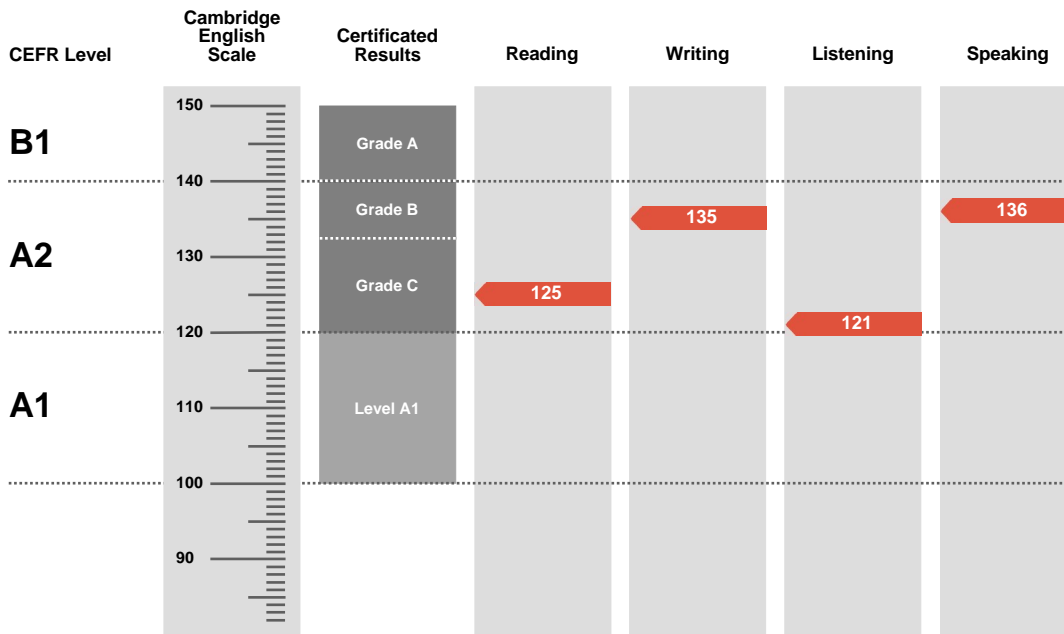

Key English Test

Statement of Results

Candidate name

KIRILL MIKHEEV

Place of entry

STAVROPOL

Result

Pass at Grade C

Overall Score

129

CEFR Level

A2

Key is an examination targeted at Level A2 in the Council of Europe's Common European Framework of Reference.

Candidates achieving Grade A (between 140 and 150 on the Cambridge English Scale) receive a certificate stating that they have demonstrated ability at Level B1. Candidates achieving Grade B or Grade C (between 120 and 139 on the Cambridge English Scale) receive a certificate at Level A2.

Candidates whose performance is below Level A2, but falls within Level A1 (between 100 and 119 on the Cambridge English Scale), receive a certificate stating that they have demonstrated ability at Level A1.

Examination results can be quickly and securely verified online at: www.cambridgeenglish.org/verifiers

Results Score

Pass at Grade A	140 — 150
Pass at Grade B	133 — 139
Pass at Grade C	120 — 132
Level A1	100 — 119

Candidates who take Key and score between 82 and 99 on the Cambridge English Scale do not receive a result, CEFR level or certificate.

Cambridge English Scale scores below 82 are not reported for this examination.

Other

- **X** - the candidate was absent from part of the examination
- **Z** - the candidate was absent from all parts of the examination
- **Pending** - a result cannot be issued at present, but will follow in due course
- **Withheld** - the candidate should contact their centre for information
- **Exempt** - the candidate was not required to sit this part of the examination

THIS IS NOT A CERTIFICATE

Cambridge Assessment English reserves the right to amend the information given before the issue of certificates to successful candidates.