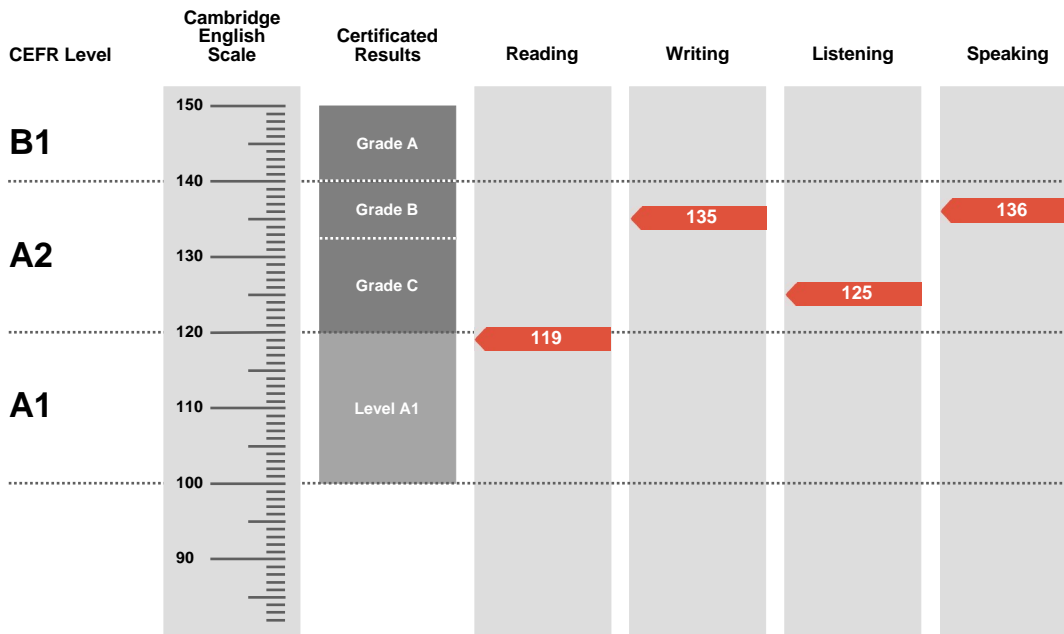

Overall Score

129

CEFR Level

A2

Key is an examination targeted at Level A2 in the Council of Europe's Common European Framework of Reference.

Candidates achieving Grade A (between 140 and 150 on the Cambridge English Scale) receive a certificate stating that they have demonstrated ability at Level B1. Candidates achieving Grade B or Grade C (between 120 and 139 on the Cambridge English Scale) receive a certificate at Level A2.