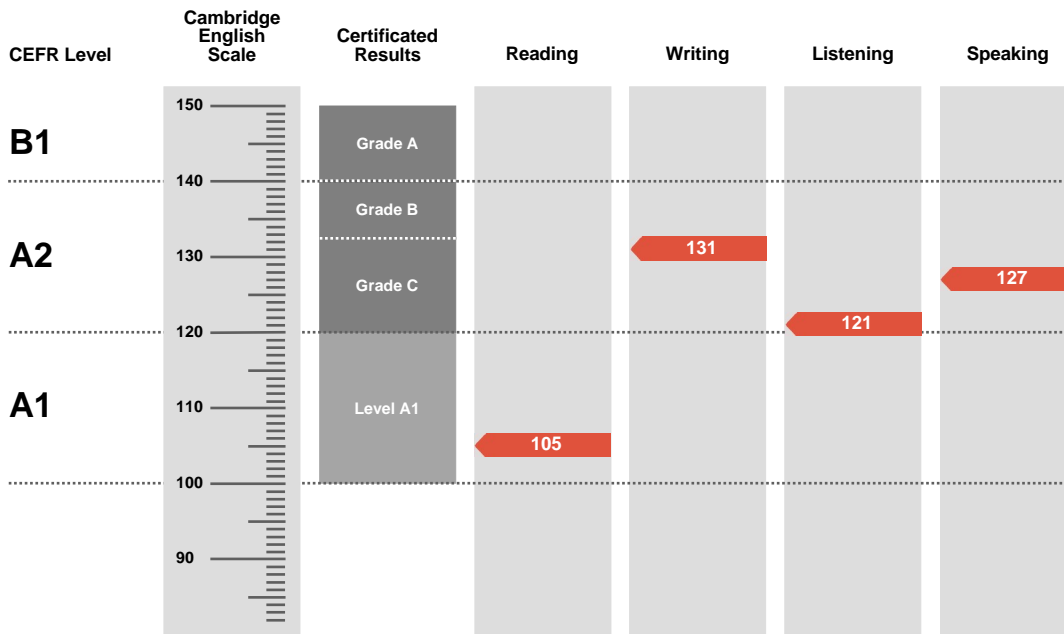

Overall Score

121

CEFR Level

A2

Key is an examination targeted at Level A2 in the Council of Europe's Common European Framework of Reference.

Candidates achieving Grade A (between 140 and 150 on the Cambridge English Scale) receive a certificate stating that they have demonstrated ability at Level B1. Candidates achieving Grade B or Grade C (between 120 and 139 on the Cambridge English Scale) receive a certificate at Level A2.