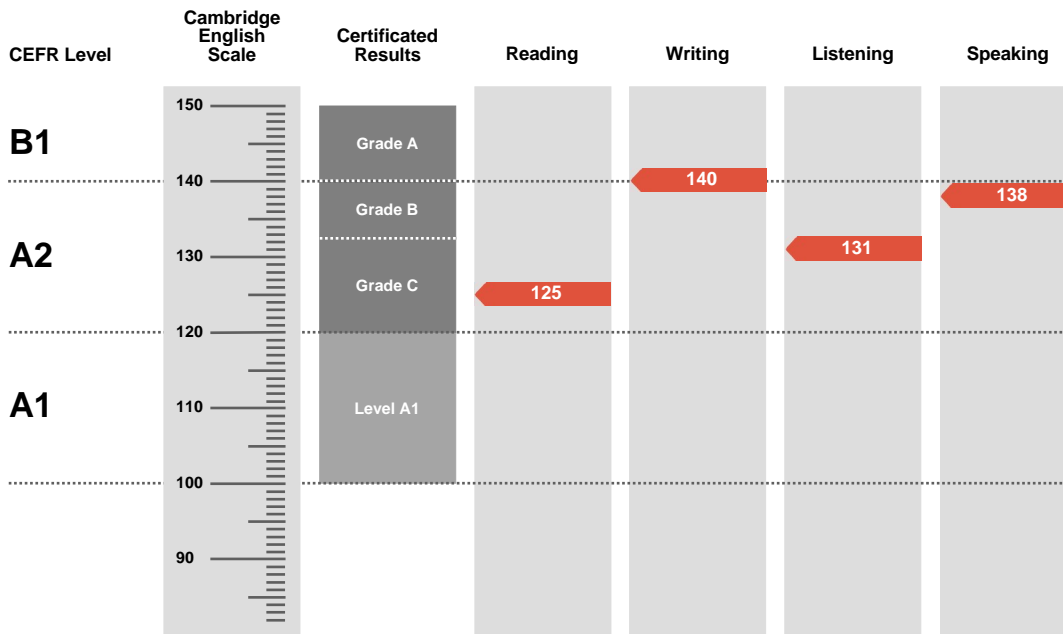

Key English Test

Statement of Results

Candidate name

MARIA RUMYANTSEVA

Place of entry

STAVROPOL

Result

Pass at Grade B

Overall Score

134

CEFR Level

A2

Key is an examination targeted at Level A2 in the Council of Europe's Common European Framework of Reference.

Candidates achieving Grade A (between 140 and 150 on the Cambridge English Scale) receive a certificate stating that they have demonstrated ability at Level B1. Candidates achieving Grade B or Grade C (between 120 and 139 on the Cambridge English Scale) receive a certificate at Level A2.

Candidates whose performance is below Level A2, but falls within Level A1 (between 100 and 119 on the Cambridge English Scale), receive a certificate stating that they have demonstrated ability at Level A1.

Examination results can be quickly and securely verified online at: www.cambridgeenglish.org/verifiers

Results

Score

Pass at Grade A	140 — 150
Pass at Grade B	133 — 139
Pass at Grade C	120 — 132
Level A1	100 — 119

Candidates who take Key and score between 82 and 99 on the Cambridge English Scale do not receive a result, CEFR level or certificate.

Cambridge English Scale scores below 82 are not reported for this examination.

Other

X - the candidate was absent from part of the examination

Z - the candidate was absent from all parts of the examination

Pending - a result cannot be issued at present, but will follow in due course

Withheld - the candidate should contact their centre for information

Exempt - the candidate was not required to sit this part of the examination

THIS IS NOT A CERTIFICATE

Cambridge Assessment English reserves the right to amend the information given before the issue of certificates to successful candidates.