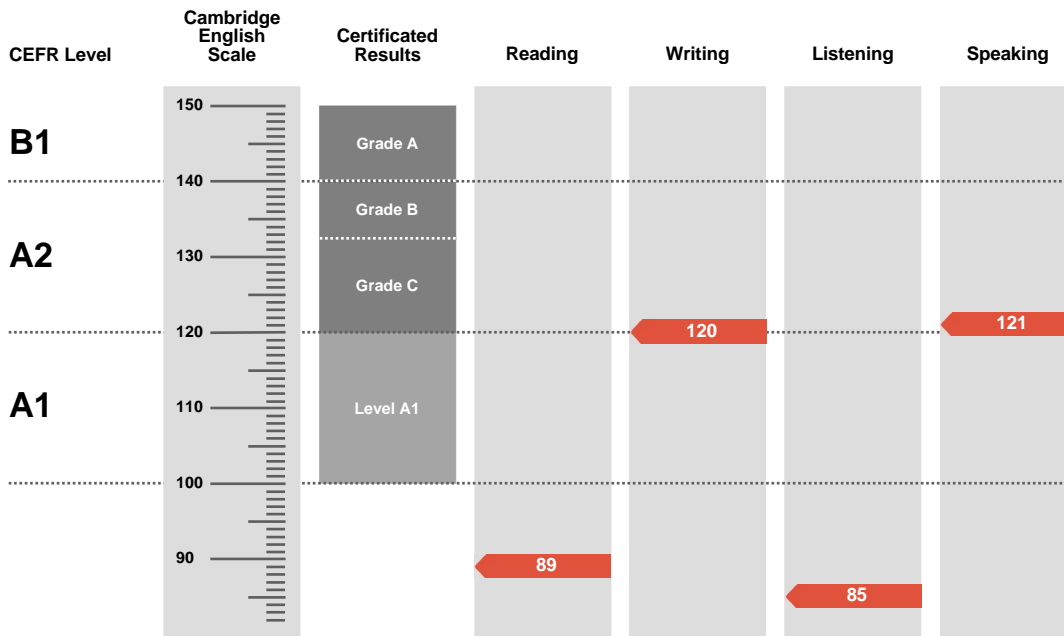

Key English Test

Statement of Results

Candidate name

ROSTISLAV IVANOV

Place of entry

STAVROPOL

Result

**Council of Europe
Level A1**

Overall Score

104

CEFR Level

A1

Key is an examination targeted at Level A2 in the Council of Europe's Common European Framework of Reference.

Candidates achieving Grade A (between 140 and 150 on the Cambridge English Scale) receive a certificate stating that they have demonstrated ability at Level B1. Candidates achieving Grade B or Grade C (between 120 and 139 on the Cambridge English Scale) receive a certificate at Level A2.