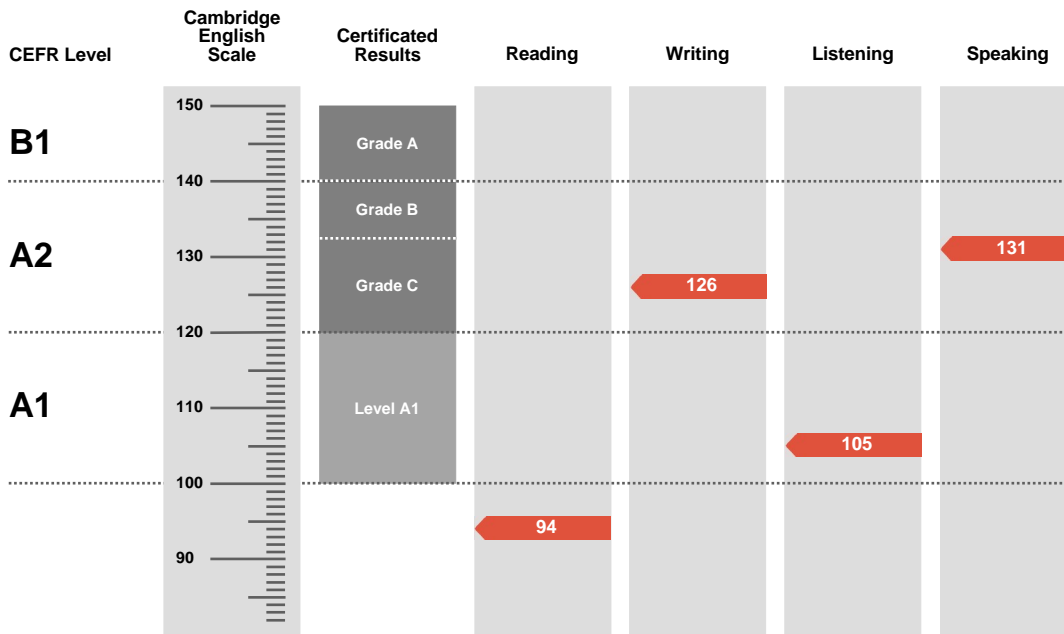

Key English Test

Statement of Results

Candidate name

DAMIR GUMEROV

Place of entry

STAVROPOL

Result

**Council of Europe
Level A1**

Overall Score

114

CEFR Level

A1

Key is an examination targeted at Level A2 in the Council of Europe's Common European Framework of Reference.

Candidates achieving Grade A (between 140 and 150 on the Cambridge English Scale) receive a certificate stating that they have demonstrated ability at Level B1. Candidates achieving Grade B or Grade C (between 120 and 139 on the Cambridge English Scale) receive a certificate at Level A2.