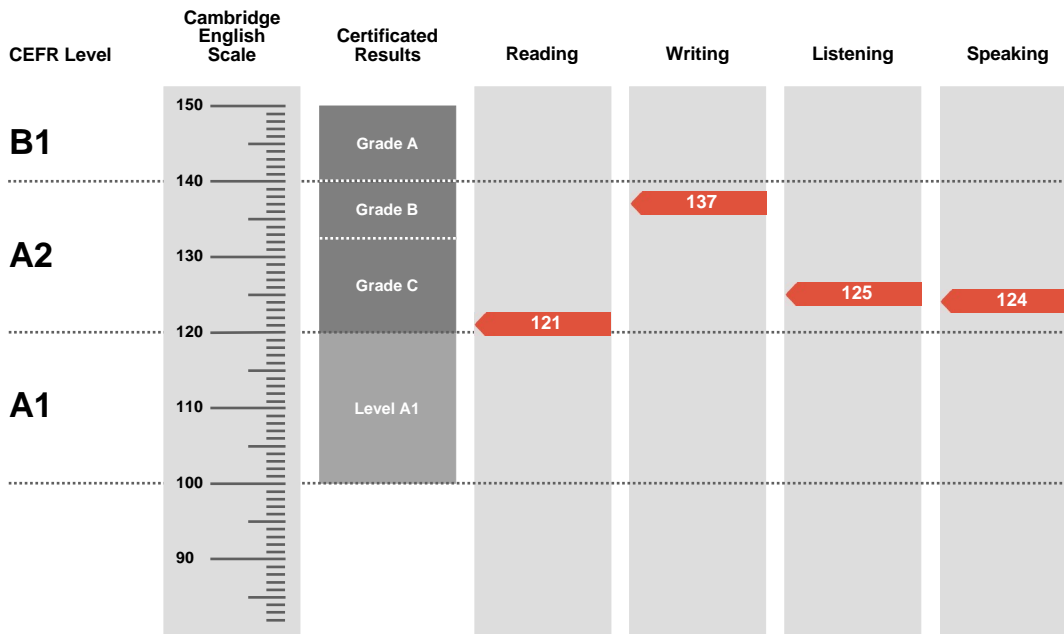

Key English Test

Statement of Results

Candidate name

VERONIKA POTASHOVA

Place of entry

STAVROPOL

Result

Pass at Grade C

Overall Score

127

CEFR Level

A2

Key is an examination targeted at Level A2 in the Council of Europe's Common European Framework of Reference.

Candidates achieving Grade A (between 140 and 150 on the Cambridge English Scale) receive a certificate stating that they have demonstrated ability at Level B1. Candidates achieving Grade B or Grade C (between 120 and 139 on the Cambridge English Scale) receive a certificate at Level A2.

Candidates whose performance is below Level A2, but falls within Level A1 (between 100 and 119 on the Cambridge English Scale), receive a certificate stating that they have demonstrated ability at Level A1.

Examination results can be quickly and securely verified online at: www.cambridgeenglish.org/verifiers

Results

Score

Pass at Grade A	140 — 150
Pass at Grade B	133 — 139
Pass at Grade C	120 — 132
Level A1	100 — 119

Candidates who take Key and score between 82 and 99 on the Cambridge English Scale do not receive a result, CEFR level or certificate.

Cambridge English Scale scores below 82 are not reported for this examination.

Other

- **X** - the candidate was absent from part of the examination
- **Z** - the candidate was absent from all parts of the examination
- **Pending** - a result cannot be issued at present, but will follow in due course
- **Withheld** - the candidate should contact their centre for information
- **Exempt** - the candidate was not required to sit this part of the examination

THIS IS NOT A CERTIFICATE

Cambridge Assessment English reserves the right to amend the information given before the issue of certificates to successful candidates.