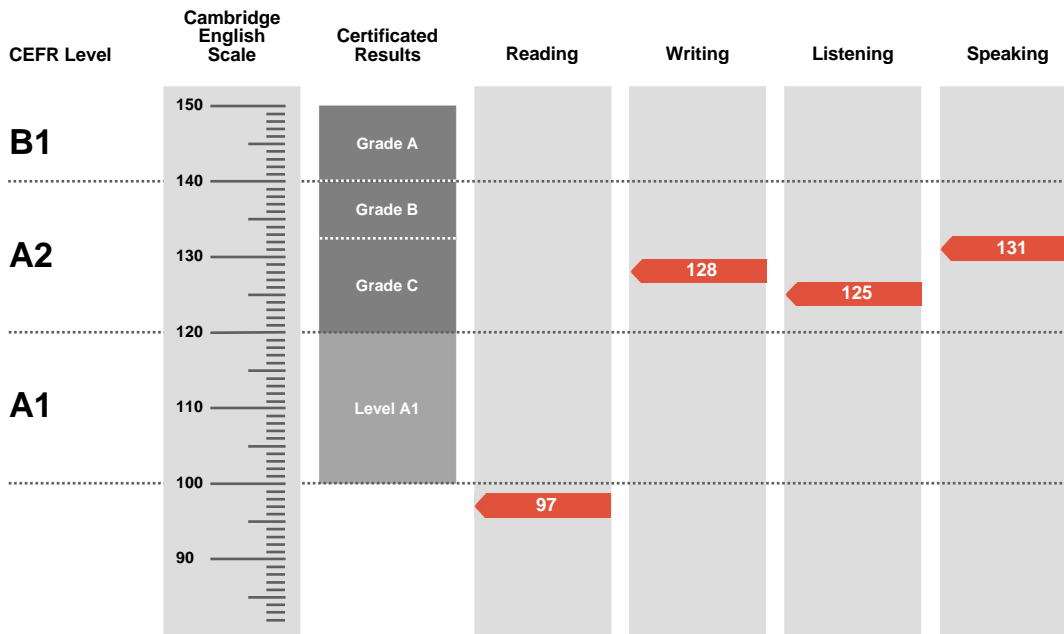

Overall Score

120

CEFR Level

A2

Key is an examination targeted at Level A2 in the Council of Europe's Common European Framework of Reference.

Candidates achieving Grade A (between 140 and 150 on the Cambridge English Scale) receive a certificate stating that they have demonstrated ability at Level B1. Candidates achieving Grade B or Grade C (between 120 and 139 on the Cambridge English Scale) receive a certificate at Level A2.