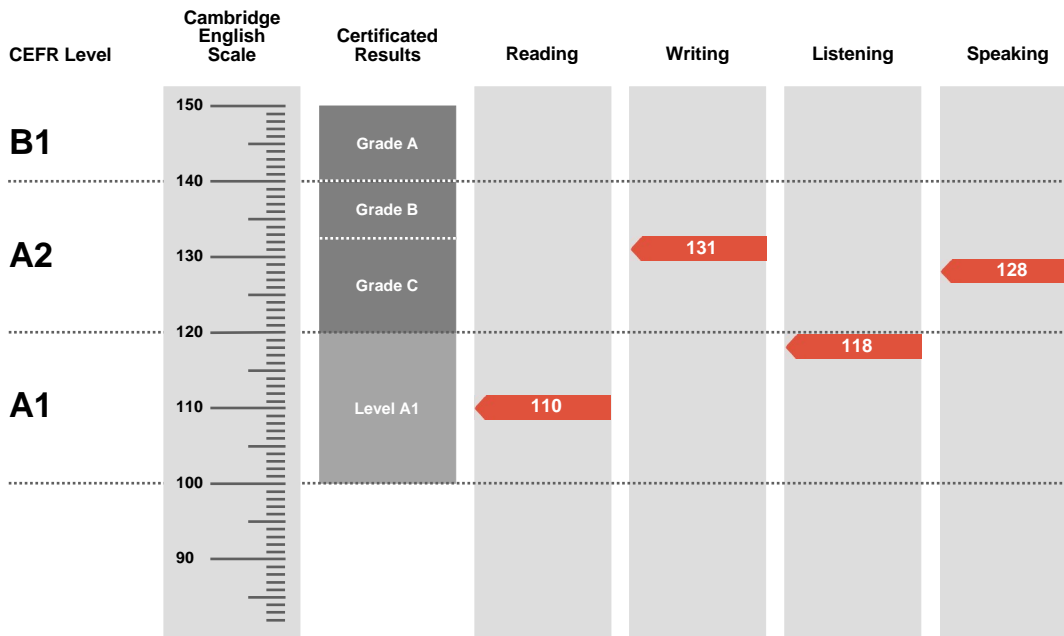

Overall Score

122

CEFR Level

A2

Key is an examination targeted at Level A2 in the Council of Europe's Common European Framework of Reference.

Candidates achieving Grade A (between 140 and 150 on the Cambridge English Scale) receive a certificate stating that they have demonstrated ability at Level B1. Candidates achieving Grade B or Grade C (between 120 and 139 on the Cambridge English Scale) receive a certificate at Level A2.