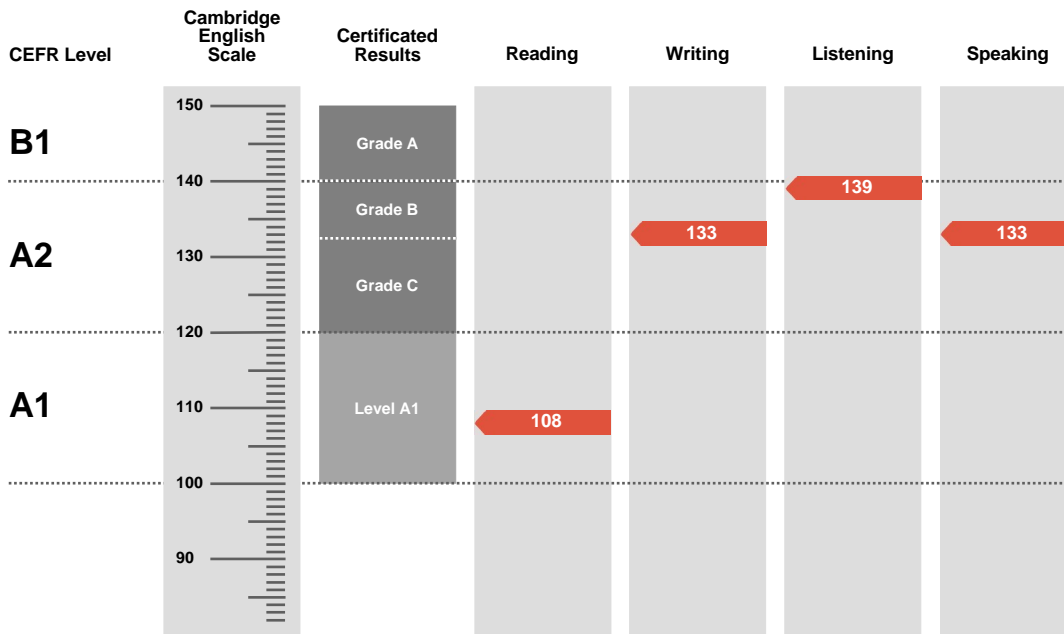

Overall Score

128

CEFR Level

A2

Key is an examination targeted at Level A2 in the Council of Europe's Common European Framework of Reference.

Candidates achieving Grade A (between 140 and 150 on the Cambridge English Scale) receive a certificate stating that they have demonstrated ability at Level B1. Candidates achieving Grade B or Grade C (between 120 and 139 on the Cambridge English Scale) receive a certificate at Level A2.