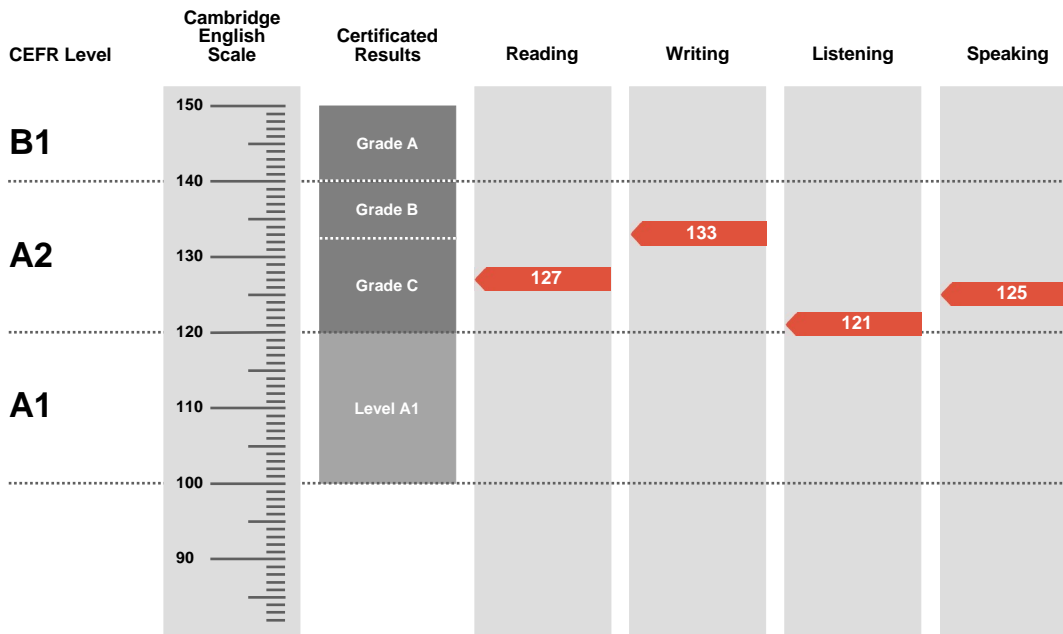

Overall Score

127

CEFR Level

A2

Key is an examination targeted at Level A2 in the Council of Europe's Common European Framework of Reference.

Candidates achieving Grade A (between 140 and 150 on the Cambridge English Scale) receive a certificate stating that they have demonstrated ability at Level B1. Candidates achieving Grade B or Grade C (between 120 and 139 on the Cambridge English Scale) receive a certificate at Level A2.