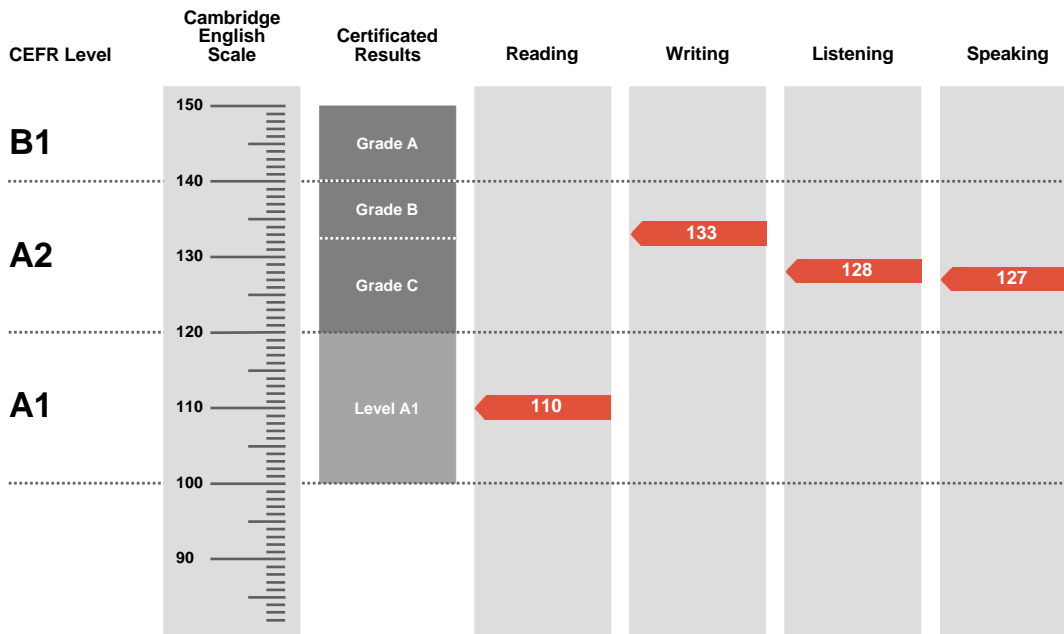

Key English Test

Statement of Results

Candidate name

YAROSLAV TULIKOV

Place of entry

STAVROPOL

Result

Pass at Grade C

Overall Score

125

CEFR Level

A2

Key is an examination targeted at Level A2 in the Council of Europe's Common European Framework of Reference.

Candidates achieving Grade A (between 140 and 150 on the Cambridge English Scale) receive a certificate stating that they have demonstrated ability at Level B1. Candidates achieving Grade B or Grade C (between 120 and 139 on the Cambridge English Scale) receive a certificate at Level A2.

Candidates whose performance is below Level A2, but falls within Level A1 (between 100 and 119 on the Cambridge English Scale), receive a certificate stating that they have demonstrated ability at Level A1.

Examination results can be quickly and securely verified online at: www.cambridgeenglish.org/verifiers

Results

Score

Pass at Grade A	140 — 150
Pass at Grade B	133 — 139
Pass at Grade C	120 — 132
Level A1	100 — 119

Candidates who take Key and score between 82 and 99 on the Cambridge English Scale do not receive a result, CEFR level or certificate.

Cambridge English Scale scores below 82 are not reported for this examination.

Other

X - the candidate was absent from part of the examination

Z - the candidate was absent from all parts of the examination

Pending - a result cannot be issued at present, but will follow in due course

Withheld - the candidate should contact their centre for information

Exempt - the candidate was not required to sit this part of the examination

THIS IS NOT A CERTIFICATE

Cambridge Assessment English reserves the right to amend the information given before the issue of certificates to successful candidates.