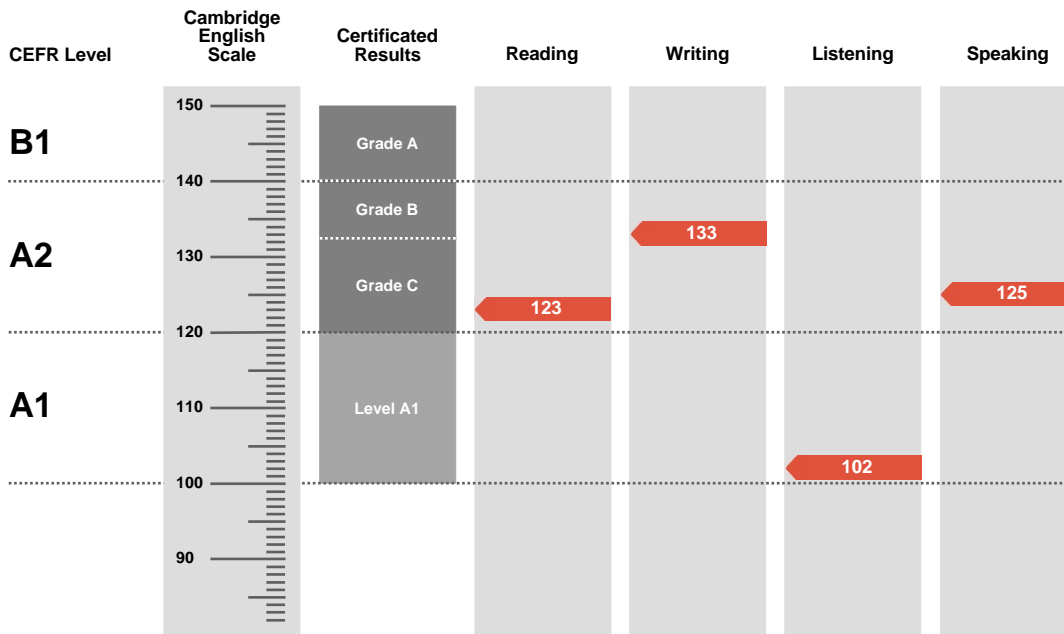

Key English Test

Statement of Results

Candidate name

SOPHIA YURIEVA

Place of entry

STAVROPOL

Result

Pass at Grade C

Overall Score

121

CEFR Level

A2

Key is an examination targeted at Level A2 in the Council of Europe's Common European Framework of Reference.

Candidates achieving Grade A (between 140 and 150 on the Cambridge English Scale) receive a certificate stating that they have demonstrated ability at Level B1. Candidates achieving Grade B or Grade C (between 120 and 139 on the Cambridge English Scale) receive a certificate at Level A2.

Candidates whose performance is below Level A2, but falls within Level A1 (between 100 and 119 on the Cambridge English Scale), receive a certificate stating that they have demonstrated ability at Level A1.

Examination results can be quickly and securely verified online at: www.cambridgeenglish.org/verifiers

Results	Score
Pass at Grade A	140 — 150
Pass at Grade B	133 — 139
Pass at Grade C	120 — 132
Level A1	100 — 119

Candidates who take Key and score between 82 and 99 on the Cambridge English Scale do not receive a result, CEFR level or certificate.

Cambridge English Scale scores below 82 are not reported for this examination.

Other
X - the candidate was absent from part of the examination
Z - the candidate was absent from all parts of the examination
Pending - a result cannot be issued at present, but will follow in due course
Withheld - the candidate should contact their centre for information
Exempt - the candidate was not required to sit this part of the examination

THIS IS NOT A CERTIFICATE

Cambridge Assessment English reserves the right to amend the information given before the issue of certificates to successful candidates.