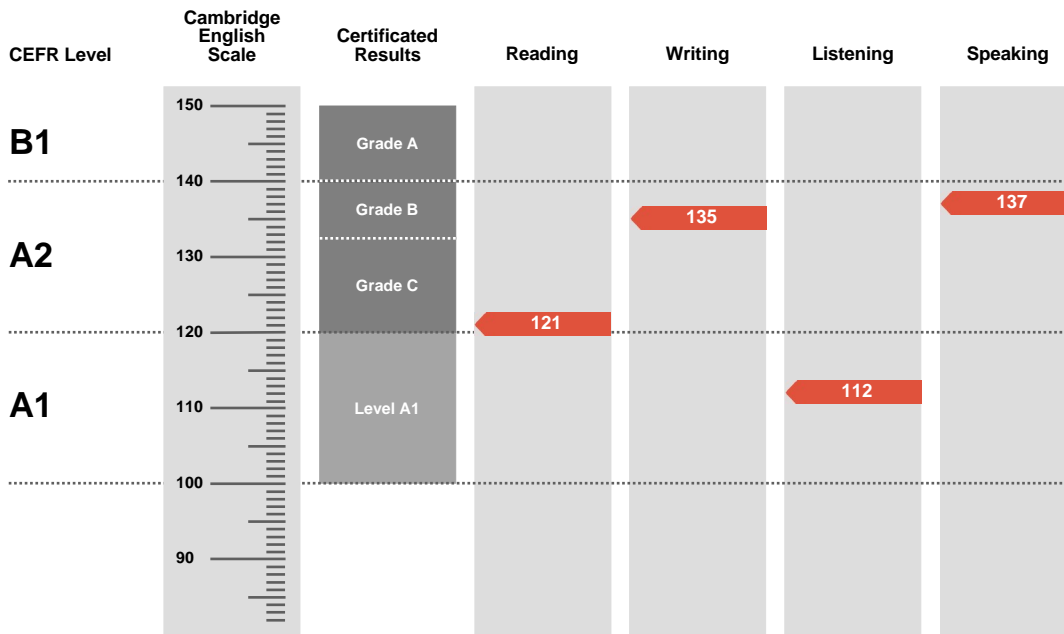

Key English Test

Statement of Results

Candidate name

ALEXANDER KUNITSYN

Place of entry

STAVROPOL

Result

Pass at Grade C

Overall Score

126

CEFR Level

A2

Key is an examination targeted at Level A2 in the Council of Europe's Common European Framework of Reference.

Candidates achieving Grade A (between 140 and 150 on the Cambridge English Scale) receive a certificate stating that they have demonstrated ability at Level B1. Candidates achieving Grade B or Grade C (between 120 and 139 on the Cambridge English Scale) receive a certificate at Level A2.

Candidates whose performance is below Level A2, but falls within Level A1 (between 100 and 119 on the Cambridge English Scale), receive a certificate stating that they have demonstrated ability at Level A1.

Examination results can be quickly and securely verified online at: www.cambridgeenglish.org/verifiers

Results

Score

Pass at Grade A	140 — 150
Pass at Grade B	133 — 139
Pass at Grade C	120 — 132
Level A1	100 — 119

Candidates who take Key and score between 82 and 99 on the Cambridge English Scale do not receive a result, CEFR level or certificate.

Cambridge English Scale scores below 82 are not reported for this examination.

Other

- **X** - the candidate was absent from part of the examination
- **Z** - the candidate was absent from all parts of the examination
- **Pending** - a result cannot be issued at present, but will follow in due course
- **Withheld** - the candidate should contact their centre for information
- **Exempt** - the candidate was not required to sit this part of the examination

THIS IS NOT A CERTIFICATE

Cambridge Assessment English reserves the right to amend the information given before the issue of certificates to successful candidates.