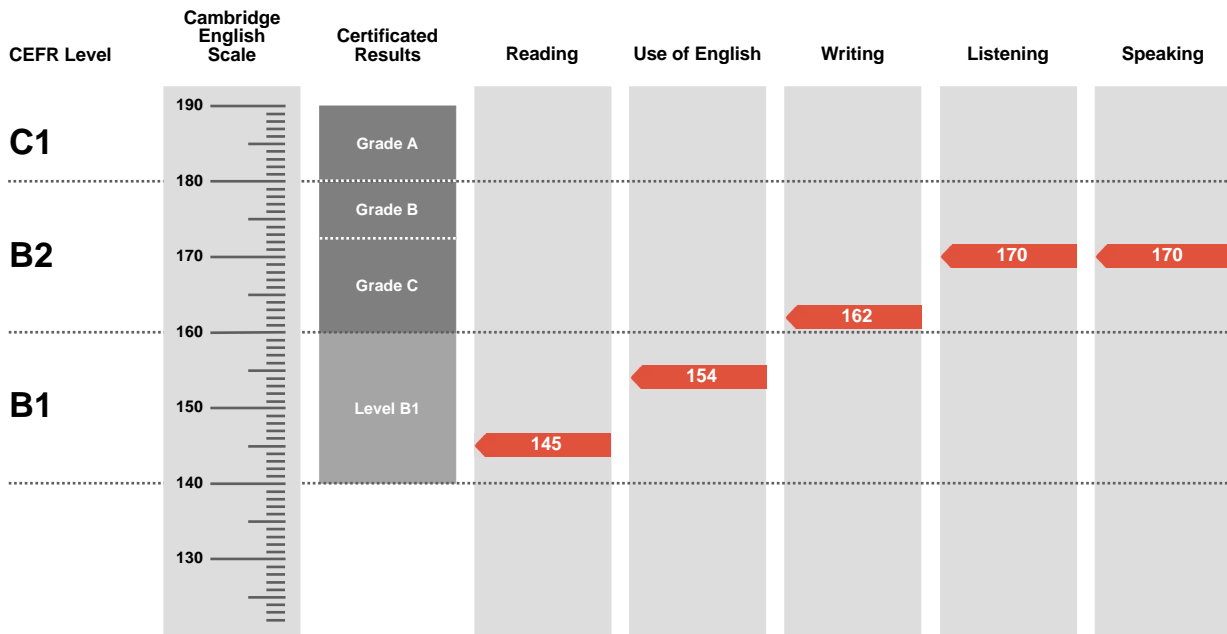

## First Certificate in English

### Statement of Results

Candidate name

**EVELINA ZAPALATSKAIA**

Place of entry

**STAVROPOL**

Result

**Pass at Grade C**

Overall Score

**160**

CEFR Level

**B2**

First is an examination targeted at Level B2 in the Council of Europe's Common European Framework of Reference.

Candidates achieving Grade A (between 180 and 190 on the Cambridge English Scale) receive a certificate stating that they have demonstrated ability at Level C1. Candidates achieving Grade B or Grade C (between 160 and 179 on the Cambridge English Scale) receive a certificate at Level B2.