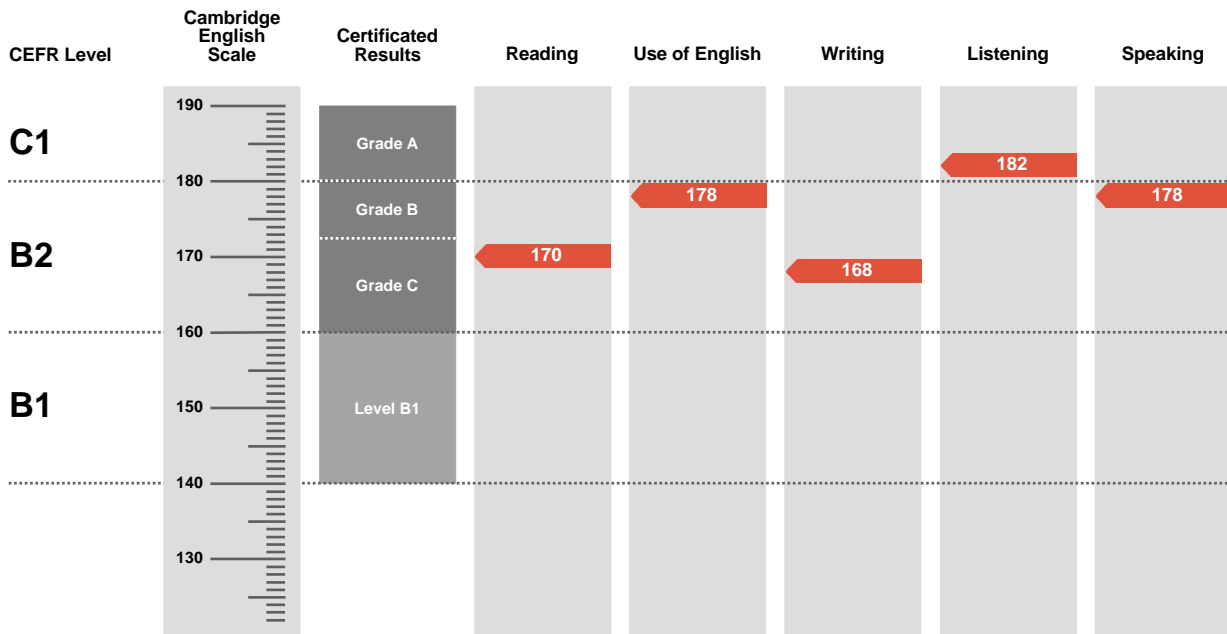

### Statement of Results

Candidate name

**SOPHIA VOLODINA**

Place of entry

**STAVROPOL**

Result

**Pass at Grade B**

Overall Score

**175**

CEFR Level

**B2**

First is an examination targeted at Level B2 in the Council of Europe's Common European Framework of Reference.

Candidates achieving Grade A (between 180 and 190 on the Cambridge English Scale) receive a certificate stating that they have demonstrated ability at Level C1. Candidates achieving Grade B or Grade C (between 160 and 179 on the Cambridge English Scale) receive a certificate at Level B2.