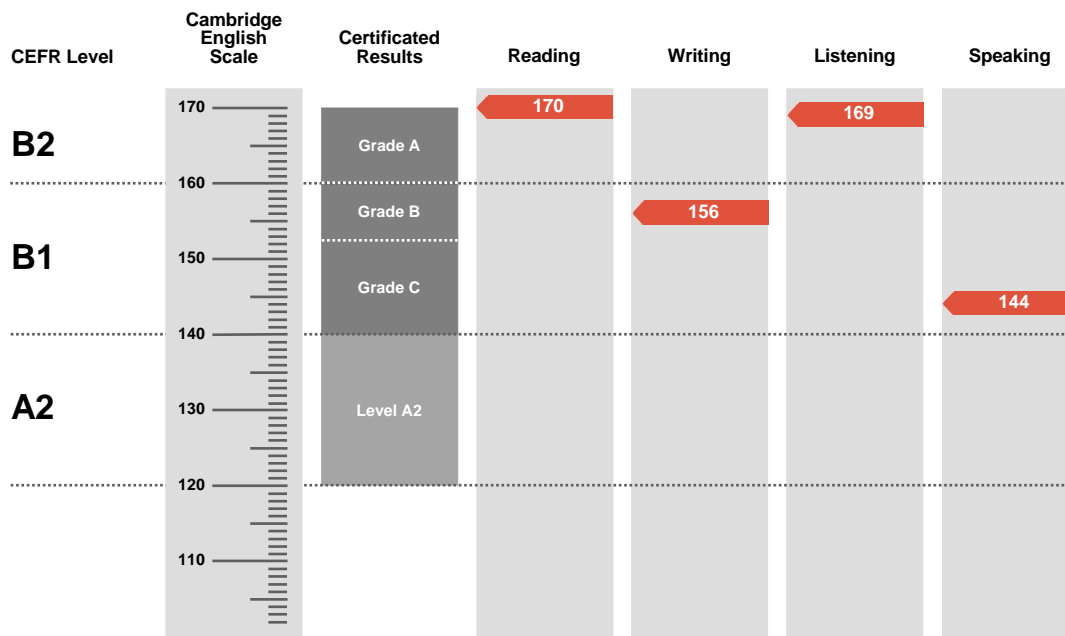

Preliminary English Test

Statement of Results

Candidate name

ROSTISLAV LANTUKHOV

Session

MARCH 2020

Place of entry

STAVROPOL

Result

Pass at Grade A

Overall Score

160

CEFR Level

B2

Preliminary is an examination targeted at Level B1 in the Council of Europe's Common European Framework of Reference.

Candidates achieving Grade A (between 160 and 170 on the Cambridge English Scale) receive a certificate stating that they have demonstrated ability at Level B2. Candidates achieving Grade B or Grade C (between 140 and 159 on the Cambridge English Scale) receive a certificate at Level B1.

Candidates whose performance is below Level B1, but falls within Level A2 (between 120 and 139 on the Cambridge English Scale), receive a certificate stating that they have demonstrated ability at Level A2.

Examination results can be quickly and securely verified online at: www.cambridgeenglish.org/verifiers

Results

Score

Pass at Grade A	160 — 170
Pass at Grade B	153 — 159
Pass at Grade C	140 — 152
Level A2	120 — 139

Candidates who take Preliminary and score between 102 and 119 on the Cambridge English Scale do not receive a result, CEFR level or certificate.

Cambridge English Scale scores below 102 are not reported for this examination.

Other

X - the candidate was absent from part of the examination

Z - the candidate was absent from all parts of the examination

Pending - a result cannot be issued at present, but will follow in due course

Withheld - the candidate should contact their centre for information

Exempt - the candidate was not required to sit this part of the examination

THIS IS NOT A CERTIFICATE

Cambridge Assessment English reserves the right to amend the information given before the issue of certificates to successful candidates.