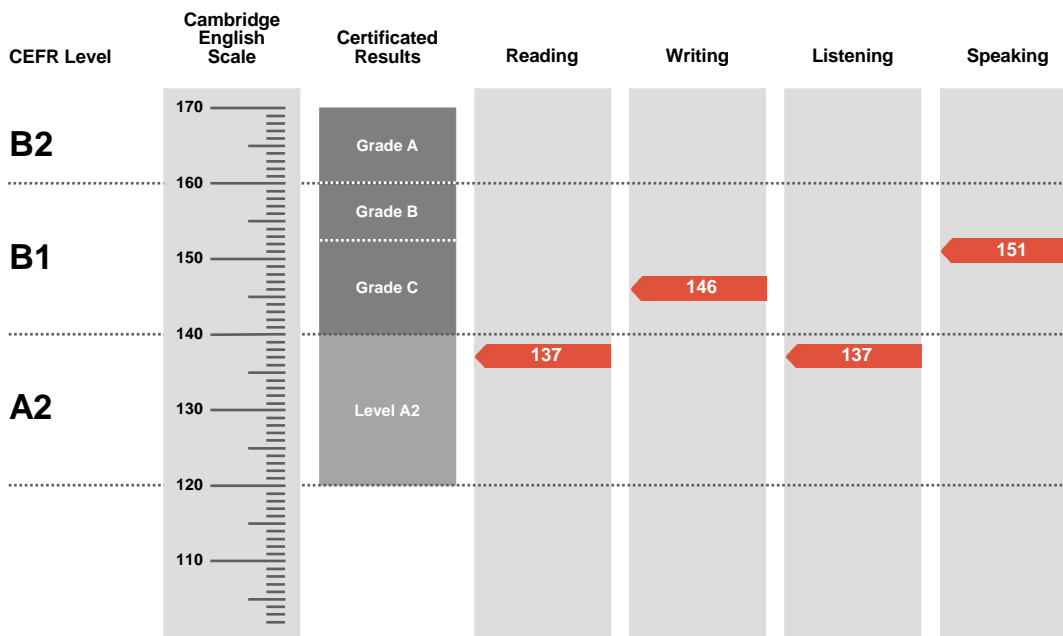

**Pass at Grade C**

Overall Score

**143**

CEFR Level

**B1**

Preliminary is an examination targeted at Level B1 in the Council of Europe's Common European Framework of Reference.

Candidates achieving Grade A (between 160 and 170 on the Cambridge English Scale) receive a certificate stating that they have demonstrated ability at Level B2. Candidates achieving Grade B or Grade C (between 140 and 159 on the Cambridge English Scale) receive a certificate at Level B1.