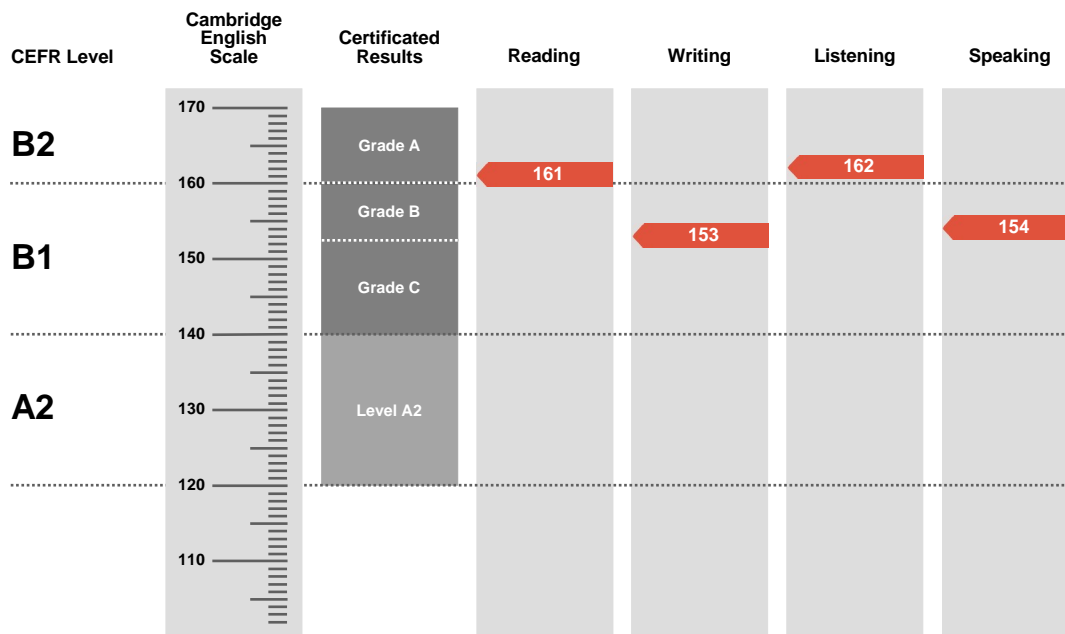

Preliminary English Test

Statement of Results

Candidate name

ALIIA KHATSIEVA

Session

MARCH 2020

Place of entry

STAVROPOL

Result

Pass at Grade B

Overall Score

158

CEFR Level

B1

Preliminary is an examination targeted at Level B1 in the Council of Europe's Common European Framework of Reference.

Candidates achieving Grade A (between 160 and 170 on the Cambridge English Scale) receive a certificate stating that they have demonstrated ability at Level B2. Candidates achieving Grade B or Grade C (between 140 and 159 on the Cambridge English Scale) receive a certificate at Level B1.

Candidates whose performance is below Level B1, but falls within Level A2 (between 120 and 139 on the Cambridge English Scale), receive a certificate stating that they have demonstrated ability at Level A2.

Examination results can be quickly and securely verified online at: www.cambridgeenglish.org/verifiers

Results

Score

Pass at Grade A	160 — 170
Pass at Grade B	153 — 159
Pass at Grade C	140 — 152
Level A2	120 — 139

Candidates who take Preliminary and score between 102 and 119 on the Cambridge English Scale do not receive a result, CEFR level or certificate.

Cambridge English Scale scores below 102 are not reported for this examination.

Other

X - the candidate was absent from part of the examination

Z - the candidate was absent from all parts of the examination

Pending - a result cannot be issued at present, but will follow in due course

Withheld - the candidate should contact their centre for information

Exempt - the candidate was not required to sit this part of the examination

THIS IS NOT A CERTIFICATE

Cambridge Assessment English reserves the right to amend the information given before the issue of certificates to successful candidates.