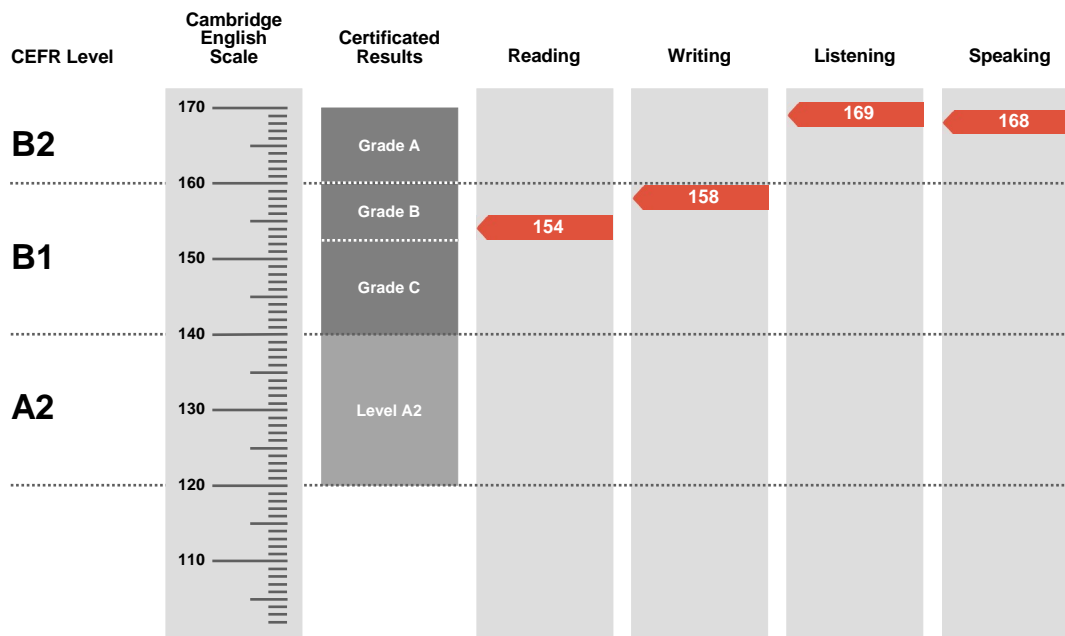

Pass at Grade A

Overall Score

162

CEFR Level

B2

Preliminary is an examination targeted at Level B1 in the Council of Europe's Common European Framework of Reference.

Candidates achieving Grade A (between 160 and 170 on the Cambridge English Scale) receive a certificate stating that they have demonstrated ability at Level B2. Candidates achieving Grade B or Grade C (between 140 and 159 on the Cambridge English Scale) receive a certificate at Level B1.