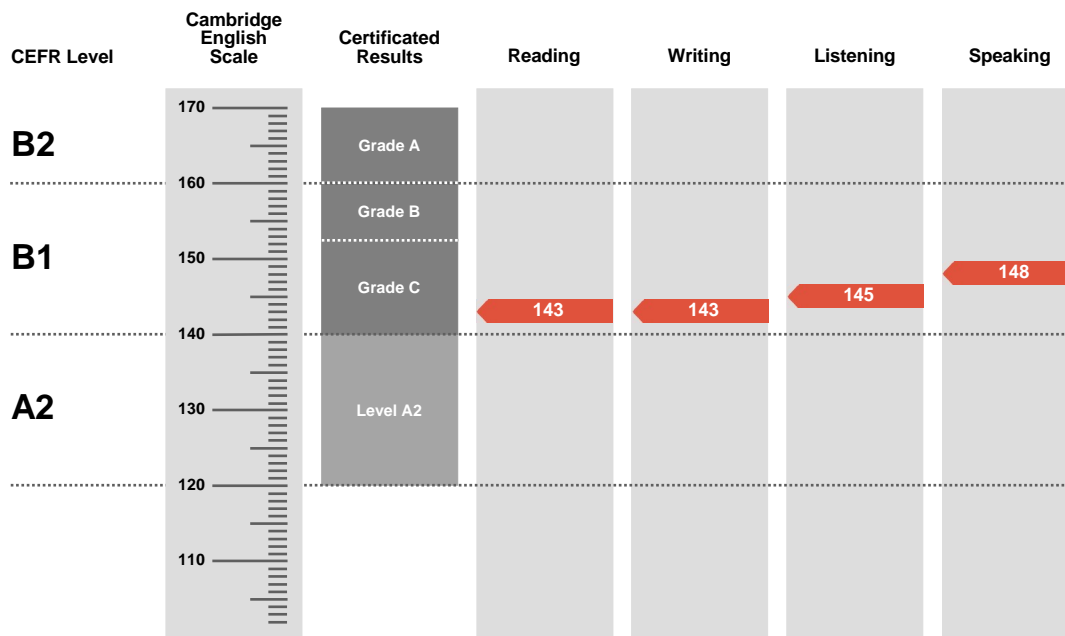

**Pass at Grade C**

Overall Score

**145**

CEFR Level

**B1**

Preliminary is an examination targeted at Level B1 in the Council of Europe's Common European Framework of Reference.

Candidates achieving Grade A (between 160 and 170 on the Cambridge English Scale) receive a certificate stating that they have demonstrated ability at Level B2. Candidates achieving Grade B or Grade C (between 140 and 159 on the Cambridge English Scale) receive a certificate at Level B1.