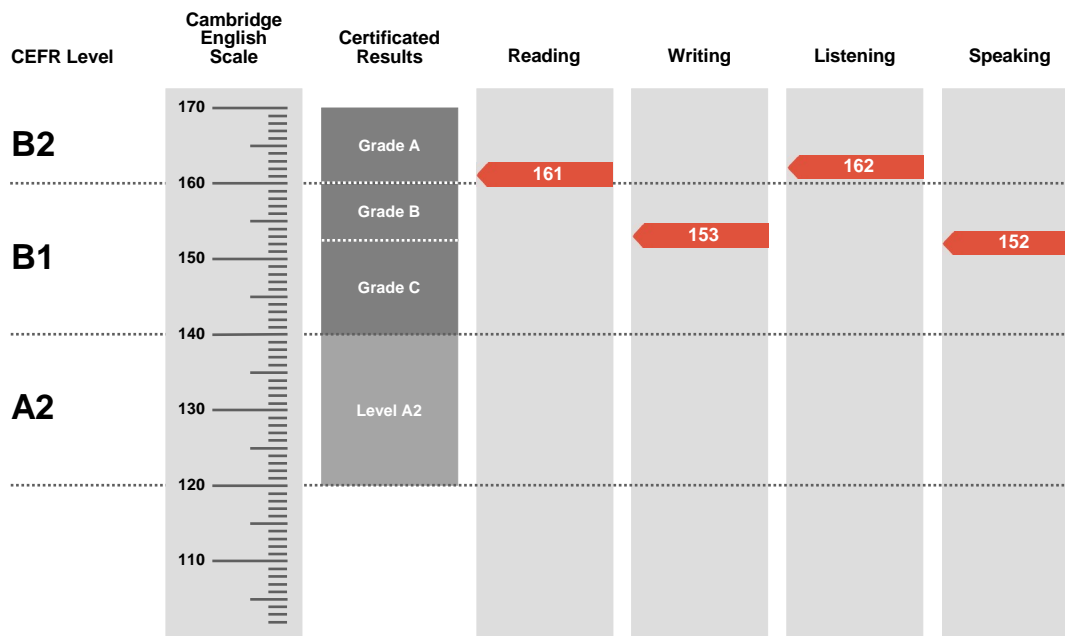

Preliminary English Test

Statement of Results

Candidate name

LIANA BELASHOVA

Session

MARCH 2020

Place of entry

STAVROPOL

Result

Pass at Grade B

Overall Score

157

CEFR Level

B1

Preliminary is an examination targeted at Level B1 in the Council of Europe's Common European Framework of Reference.

Candidates achieving Grade A (between 160 and 170 on the Cambridge English Scale) receive a certificate stating that they have demonstrated ability at Level B2. Candidates achieving Grade B or Grade C (between 140 and 159 on the Cambridge English Scale) receive a certificate at Level B1.

Candidates whose performance is below Level B1, but falls within Level A2 (between 120 and 139 on the Cambridge English Scale), receive a certificate stating that they have demonstrated ability at Level A2.

Examination results can be quickly and securely verified online at: www.cambridgeenglish.org/verifiers

Results

Score

Pass at Grade A	160 — 170
Pass at Grade B	153 — 159
Pass at Grade C	140 — 152
Level A2	120 — 139

Candidates who take Preliminary and score between 102 and 119 on the Cambridge English Scale do not receive a result, CEFR level or certificate.

Cambridge English Scale scores below 102 are not reported for this examination.

Other

X - the candidate was absent from part of the examination

Z - the candidate was absent from all parts of the examination

Pending - a result cannot be issued at present, but will follow in due course

Withheld - the candidate should contact their centre for information

Exempt - the candidate was not required to sit this part of the examination

THIS IS NOT A CERTIFICATE

Cambridge Assessment English reserves the right to amend the information given before the issue of certificates to successful candidates.