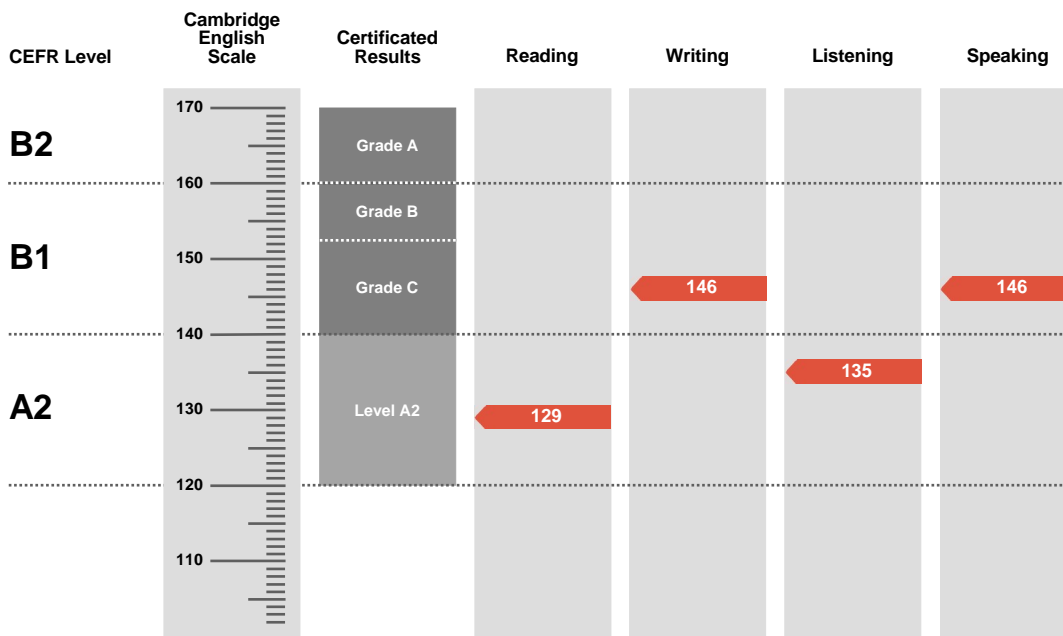

Preliminary English Test

Statement of Results

Candidate name

MAXIM MAKARKIN

Session

MARCH 2020

Place of entry

STAVROPOL

Result

**Council of Europe
Level A2**

Overall Score

139

CEFR Level

A2

Preliminary is an examination targeted at Level B1 in the Council of Europe's Common European Framework of Reference.

Candidates achieving Grade A (between 160 and 170 on the Cambridge English Scale) receive a certificate stating that they have demonstrated ability at Level B2. Candidates achieving Grade B or Grade C (between 140 and 159 on the Cambridge English Scale) receive a certificate at Level B1.

Candidates whose performance is below Level B1, but falls within Level A2 (between 120 and 139 on the Cambridge English Scale), receive a certificate stating that they have demonstrated ability at Level A2.

Examination results can be quickly and securely verified online at: www.cambridgeenglish.org/verifiers

Results

Score

Pass at Grade A	160 — 170
Pass at Grade B	153 — 159
Pass at Grade C	140 — 152
Level A2	120 — 139

Candidates who take Preliminary and score between 102 and 119 on the Cambridge English Scale do not receive a result, CEFR level or certificate.

Cambridge English Scale scores below 102 are not reported for this examination.

Other

X - the candidate was absent from part of the examination

Z - the candidate was absent from all parts of the examination

Pending - a result cannot be issued at present, but will follow in due course

Withheld - the candidate should contact their centre for information

Exempt - the candidate was not required to sit this part of the examination

THIS IS NOT A CERTIFICATE

Cambridge Assessment English reserves the right to amend the information given before the issue of certificates to successful candidates.