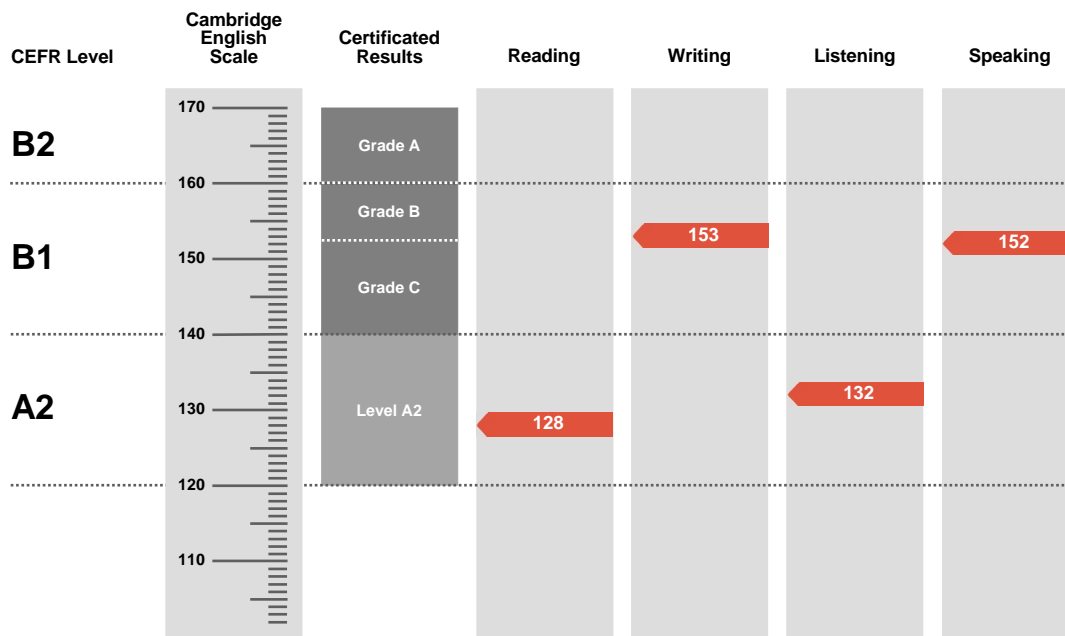

**Pass at Grade C**

Overall Score

**141**

CEFR Level

**B1**

Preliminary is an examination targeted at Level B1 in the Council of Europe's Common European Framework of Reference.

Candidates achieving Grade A (between 160 and 170 on the Cambridge English Scale) receive a certificate stating that they have demonstrated ability at Level B2. Candidates achieving Grade B or Grade C (between 140 and 159 on the Cambridge English Scale) receive a certificate at Level B1.