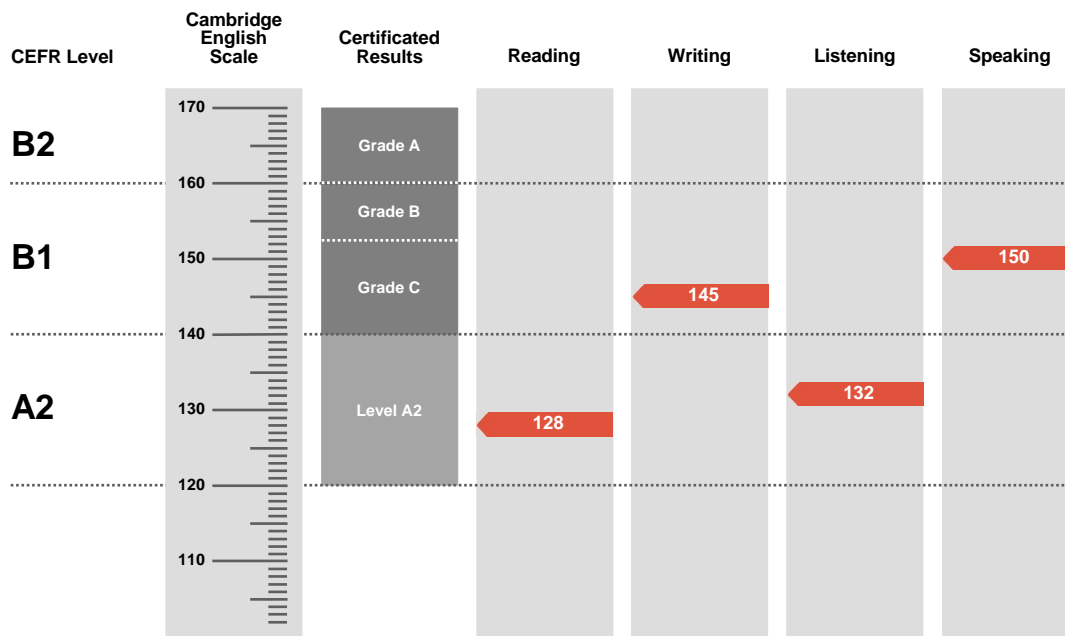

Preliminary English Test

Statement of Results

Candidate name

ROMAN VERGUN

Session

MARCH 2020

Place of entry

STAVROPOL

Result

**Council of Europe
Level A2**

Overall Score

139

CEFR Level

A2

Preliminary is an examination targeted at Level B1 in the Council of Europe's Common European Framework of Reference.

Candidates achieving Grade A (between 160 and 170 on the Cambridge English Scale) receive a certificate stating that they have demonstrated ability at Level B2. Candidates achieving Grade B or Grade C (between 140 and 159 on the Cambridge English Scale) receive a certificate at Level B1.

Candidates whose performance is below Level B1, but falls within Level A2 (between 120 and 139 on the Cambridge English Scale), receive a certificate stating that they have demonstrated ability at Level A2.

Examination results can be quickly and securely verified online at: www.cambridgeenglish.org/verifiers

Results

Score

Pass at Grade A	160 — 170
Pass at Grade B	153 — 159
Pass at Grade C	140 — 152
Level A2	120 — 139

Candidates who take Preliminary and score between 102 and 119 on the Cambridge English Scale do not receive a result, CEFR level or certificate.

Cambridge English Scale scores below 102 are not reported for this examination.

Other

X - the candidate was absent from part of the examination

Z - the candidate was absent from all parts of the examination

Pending - a result cannot be issued at present, but will follow in due course

Withheld - the candidate should contact their centre for information

Exempt - the candidate was not required to sit this part of the examination

THIS IS NOT A CERTIFICATE

Cambridge Assessment English reserves the right to amend the information given before the issue of certificates to successful candidates.