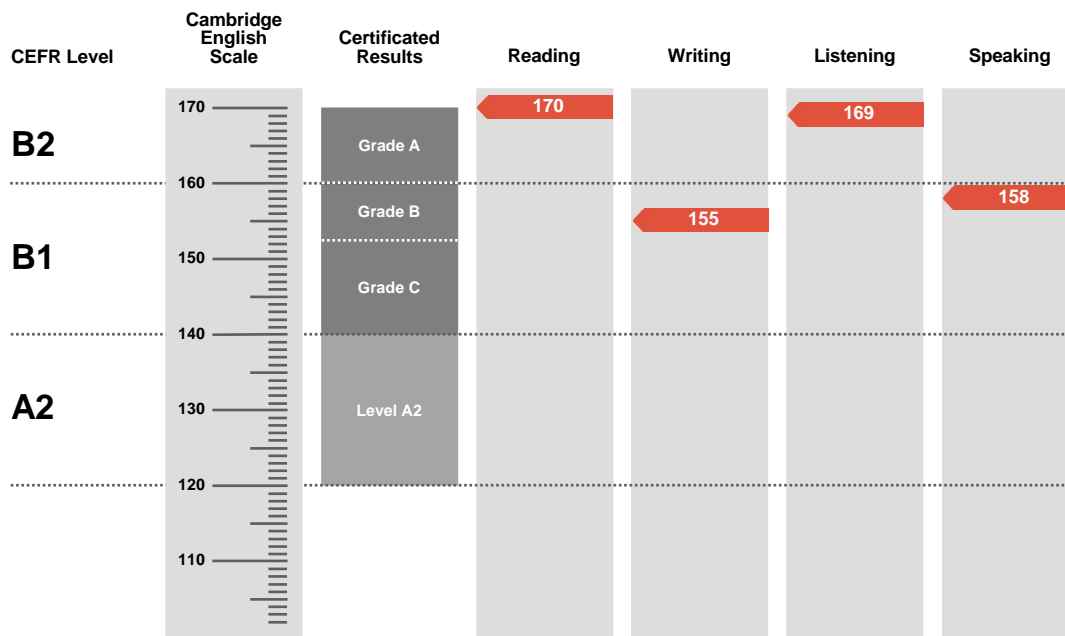

Preliminary English Test

Statement of Results

Candidate name

LEON SEREZO-VESTER

Session

MARCH 2020

Place of entry

STAVROPOL

Result

Pass at Grade A

Overall Score

163

CEFR Level

B2

Preliminary is an examination targeted at Level B1 in the Council of Europe's Common European Framework of Reference.

Candidates achieving Grade A (between 160 and 170 on the Cambridge English Scale) receive a certificate stating that they have demonstrated ability at Level B2. Candidates achieving Grade B or Grade C (between 140 and 159 on the Cambridge English Scale) receive a certificate at Level B1.

Candidates whose performance is below Level B1, but falls within Level A2 (between 120 and 139 on the Cambridge English Scale), receive a certificate stating that they have demonstrated ability at Level A2.

Examination results can be quickly and securely verified online at: www.cambridgeenglish.org/verifiers

Results

Score

Pass at Grade A	160 — 170
Pass at Grade B	153 — 159
Pass at Grade C	140 — 152
Level A2	120 — 139

Candidates who take Preliminary and score between 102 and 119 on the Cambridge English Scale do not receive a result, CEFR level or certificate.

Cambridge English Scale scores below 102 are not reported for this examination.

Other

X - the candidate was absent from part of the examination

Z - the candidate was absent from all parts of the examination

Pending - a result cannot be issued at present, but will follow in due course

Withheld - the candidate should contact their centre for information

Exempt - the candidate was not required to sit this part of the examination

THIS IS NOT A CERTIFICATE

Cambridge Assessment English reserves the right to amend the information given before the issue of certificates to successful candidates.