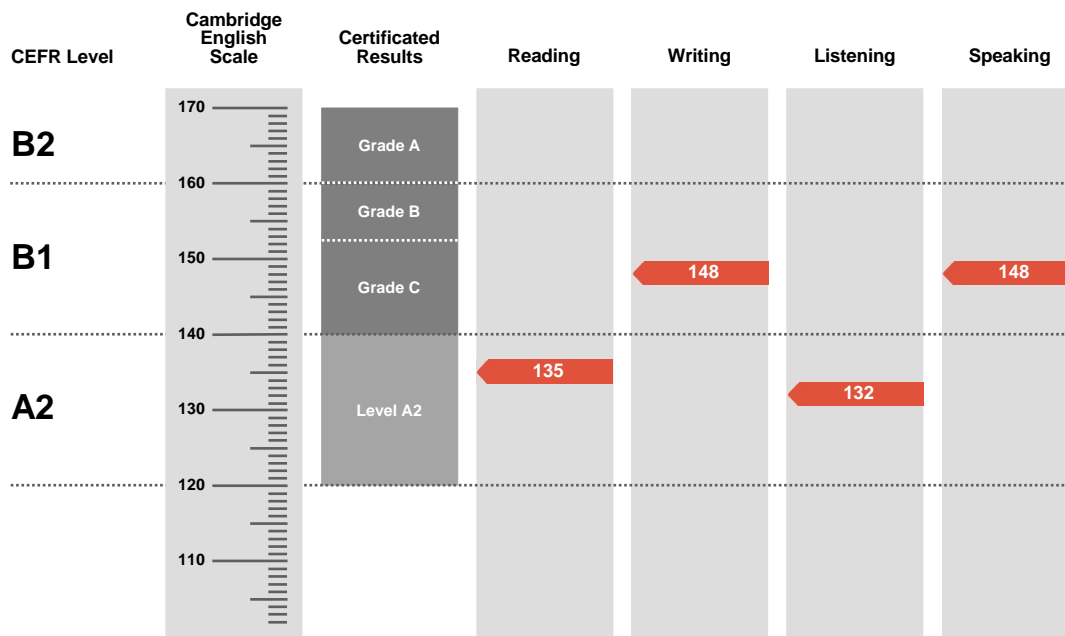

Preliminary English Test

Statement of Results

Candidate name

NIKITA SERGIENKO

Session

MARCH 2020

Place of entry

STAVROPOL

Result

Pass at Grade C

Overall Score

141

CEFR Level

B1

Preliminary is an examination targeted at Level B1 in the Council of Europe's Common European Framework of Reference.

Candidates achieving Grade A (between 160 and 170 on the Cambridge English Scale) receive a certificate stating that they have demonstrated ability at Level B2. Candidates achieving Grade B or Grade C (between 140 and 159 on the Cambridge English Scale) receive a certificate at Level B1.

Candidates whose performance is below Level B1, but falls within Level A2 (between 120 and 139 on the Cambridge English Scale), receive a certificate stating that they have demonstrated ability at Level A2.

Examination results can be quickly and securely verified online at: www.cambridgeenglish.org/verifiers

Results

Score

Pass at Grade A	160 — 170
Pass at Grade B	153 — 159
Pass at Grade C	140 — 152
Level A2	120 — 139

Candidates who take Preliminary and score between 102 and 119 on the Cambridge English Scale do not receive a result, CEFR level or certificate.

Cambridge English Scale scores below 102 are not reported for this examination.

Other

X - the candidate was absent from part of the examination

Z - the candidate was absent from all parts of the examination

Pending - a result cannot be issued at present, but will follow in due course

Withheld - the candidate should contact their centre for information

Exempt - the candidate was not required to sit this part of the examination

THIS IS NOT A CERTIFICATE

Cambridge Assessment English reserves the right to amend the information given before the issue of certificates to successful candidates.