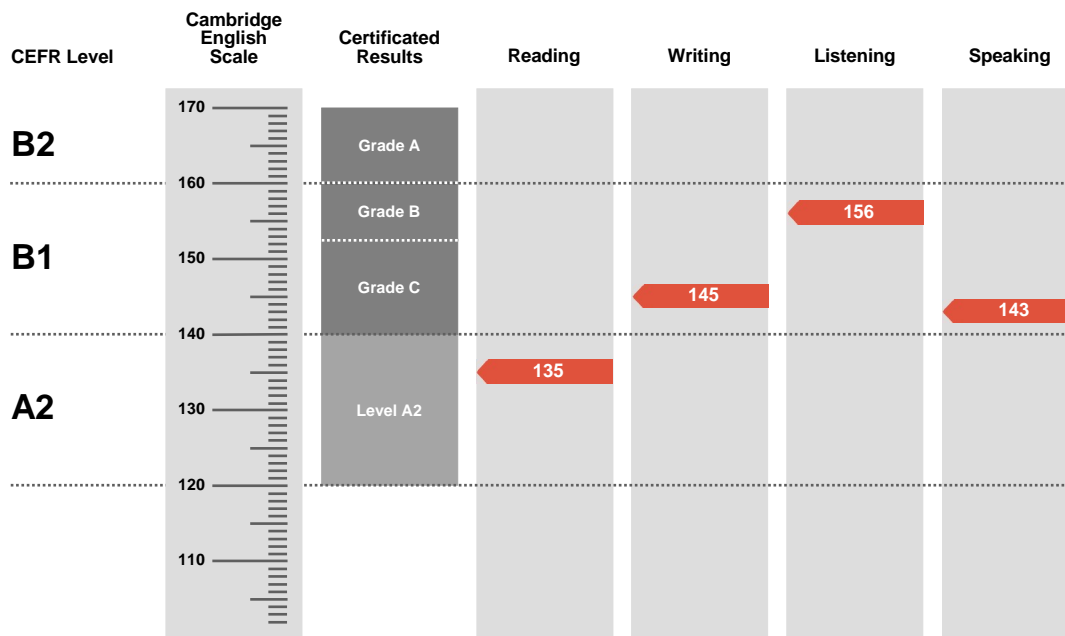

Preliminary English Test

Statement of Results

Candidate name

ILIA NESHCHADIM

Session

MARCH 2020

Place of entry

STAVROPOL

Result

Pass at Grade C

Overall Score

145

CEFR Level

B1

Preliminary is an examination targeted at Level B1 in the Council of Europe's Common European Framework of Reference.

Candidates achieving Grade A (between 160 and 170 on the Cambridge English Scale) receive a certificate stating that they have demonstrated ability at Level B2. Candidates achieving Grade B or Grade C (between 140 and 159 on the Cambridge English Scale) receive a certificate at Level B1.

Candidates whose performance is below Level B1, but falls within Level A2 (between 120 and 139 on the Cambridge English Scale), receive a certificate stating that they have demonstrated ability at Level A2.

Examination results can be quickly and securely verified online at: www.cambridgeenglish.org/verifiers

Results

Score

Pass at Grade A	160 — 170
Pass at Grade B	153 — 159
Pass at Grade C	140 — 152
Level A2	120 — 139

Candidates who take Preliminary and score between 102 and 119 on the Cambridge English Scale do not receive a result, CEFR level or certificate.

Cambridge English Scale scores below 102 are not reported for this examination.

Other

X - the candidate was absent from part of the examination

Z - the candidate was absent from all parts of the examination

Pending - a result cannot be issued at present, but will follow in due course

Withheld - the candidate should contact their centre for information

Exempt - the candidate was not required to sit this part of the examination

THIS IS NOT A CERTIFICATE

Cambridge Assessment English reserves the right to amend the information given before the issue of certificates to successful candidates.