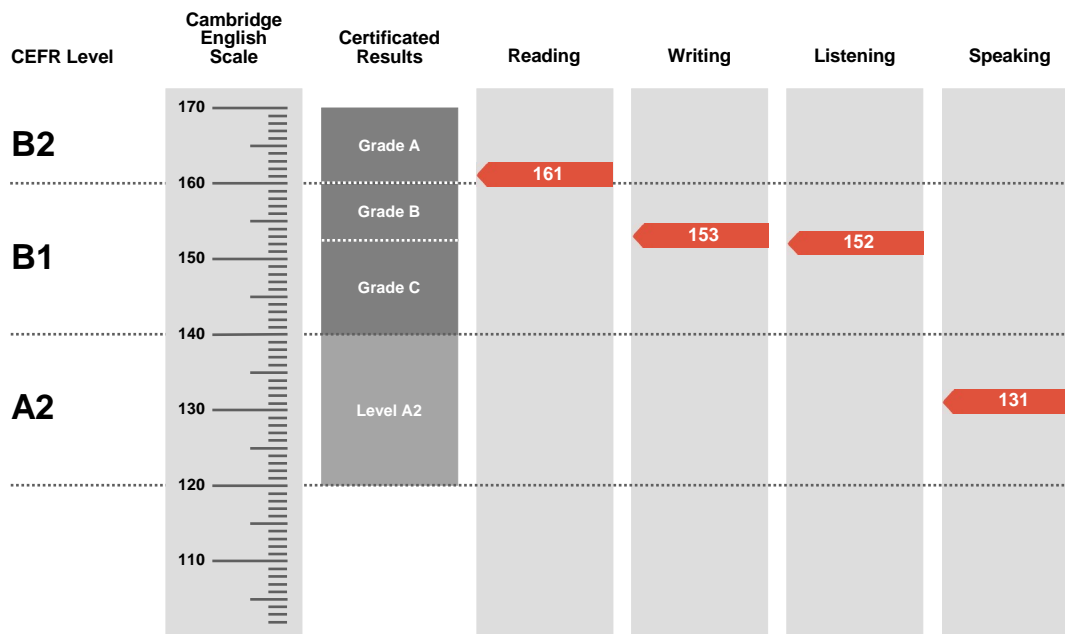

Preliminary English Test

Statement of Results

Candidate name

ALEXEY YERIN

Session

MARCH 2020

Place of entry

STAVROPOL

Result

Pass at Grade C

Overall Score

149

CEFR Level

B1

Preliminary is an examination targeted at Level B1 in the Council of Europe's Common European Framework of Reference.

Candidates achieving Grade A (between 160 and 170 on the Cambridge English Scale) receive a certificate stating that they have demonstrated ability at Level B2. Candidates achieving Grade B or Grade C (between 140 and 159 on the Cambridge English Scale) receive a certificate at Level B1.

Candidates whose performance is below Level B1, but falls within Level A2 (between 120 and 139 on the Cambridge English Scale), receive a certificate stating that they have demonstrated ability at Level A2.

Examination results can be quickly and securely verified online at: www.cambridgeenglish.org/verifiers

Results

Score

Pass at Grade A	160 — 170
Pass at Grade B	153 — 159
Pass at Grade C	140 — 152
Level A2	120 — 139

Candidates who take Preliminary and score between 102 and 119 on the Cambridge English Scale do not receive a result, CEFR level or certificate.

Cambridge English Scale scores below 102 are not reported for this examination.

Other

X - the candidate was absent from part of the examination

Z - the candidate was absent from all parts of the examination

Pending - a result cannot be issued at present, but will follow in due course

Withheld - the candidate should contact their centre for information

Exempt - the candidate was not required to sit this part of the examination

THIS IS NOT A CERTIFICATE

Cambridge Assessment English reserves the right to amend the information given before the issue of certificates to successful candidates.