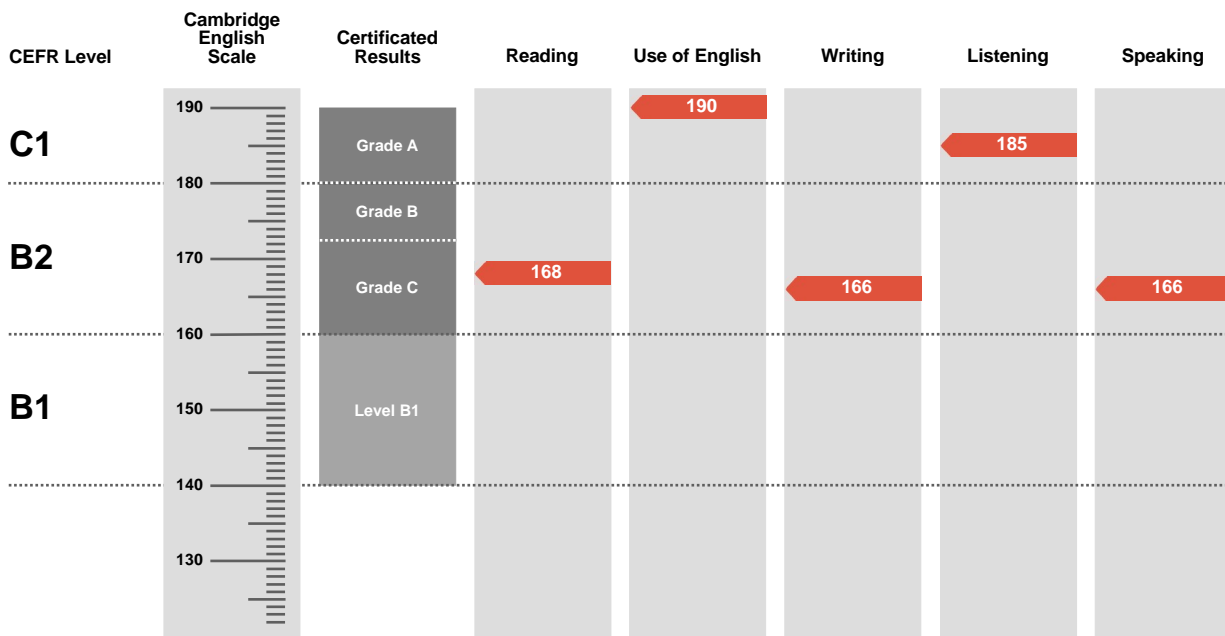

**Pass at Grade B**

Overall Score

**175**

CEFR Level

**B2**

First is an examination targeted at Level B2 in the Council of Europe's Common European Framework of Reference.

Candidates achieving Grade A (between 180 and 190 on the Cambridge English Scale) receive a certificate stating that they have demonstrated ability at Level C1. Candidates achieving Grade B or Grade C (between 160 and 179 on the Cambridge English Scale) receive a certificate at Level B2.