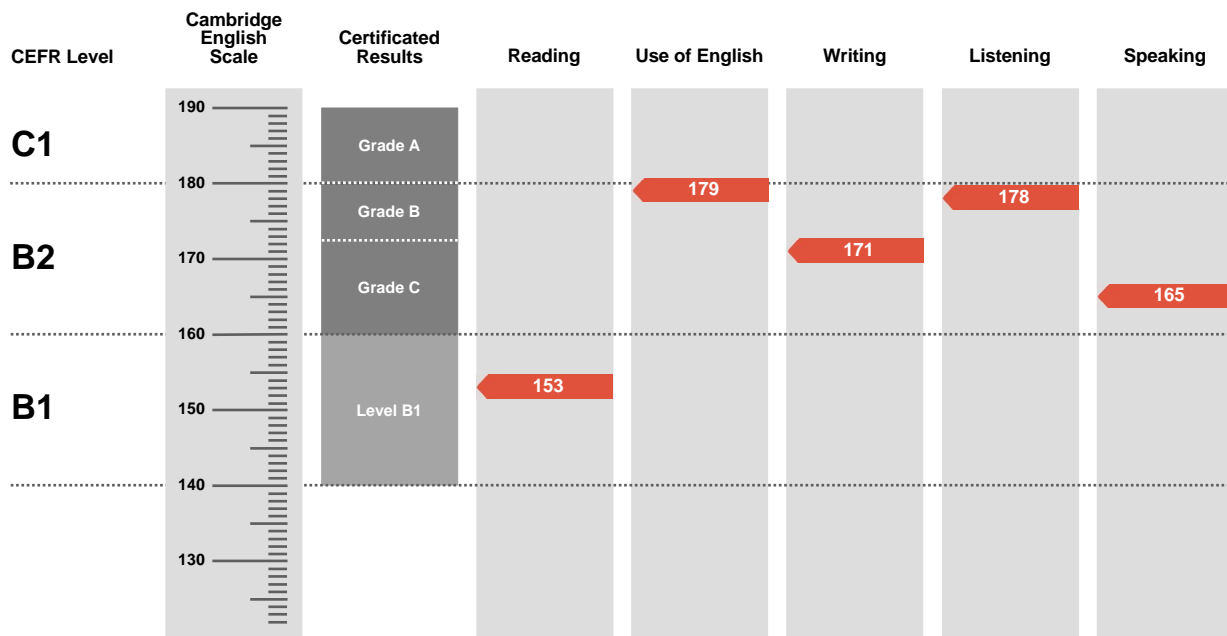

**Pass at Grade C**

Overall Score

**169**

CEFR Level

**B2**

First is an examination targeted at Level B2 in the Council of Europe's Common European Framework of Reference.

Candidates achieving Grade A (between 180 and 190 on the Cambridge English Scale) receive a certificate stating that they have demonstrated ability at Level C1. Candidates achieving Grade B or Grade C (between 160 and 179 on the Cambridge English Scale) receive a certificate at Level B2.