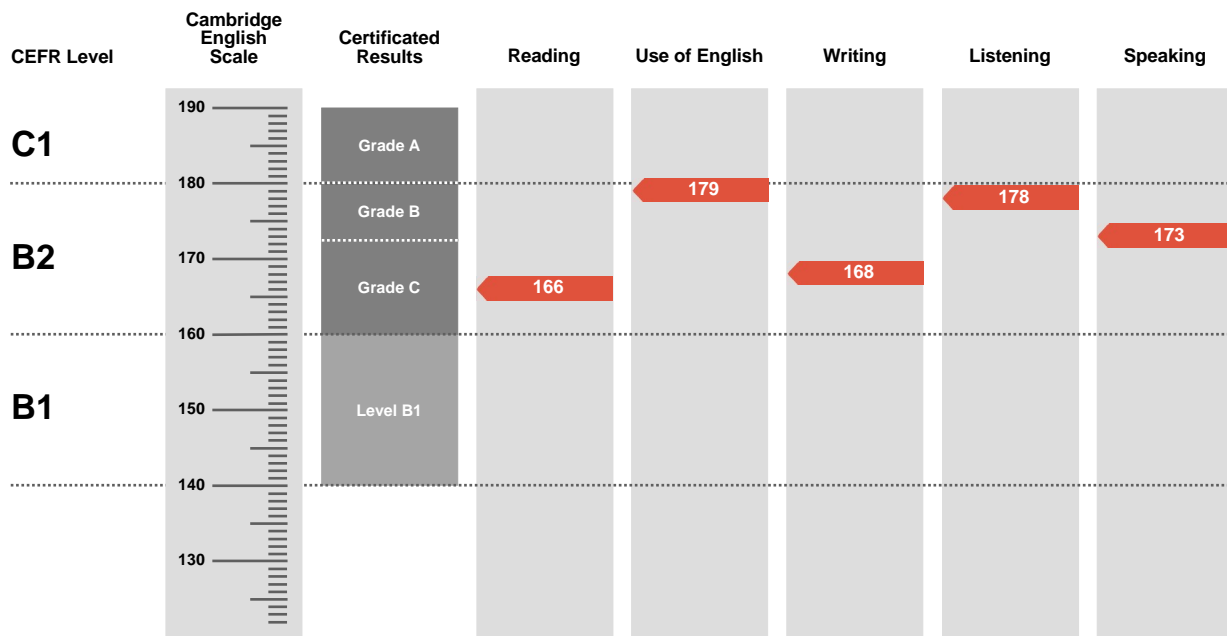

### Statement of Results

Candidate name

**MARINA BORODINA**

Session

**MARCH 2020**

Place of entry

**STAVROPOL**

Result

**Pass at Grade B**

Overall Score

**173**

CEFR Level

**B2**

First is an examination targeted at Level B2 in the Council of Europe's Common European Framework of Reference.

Candidates achieving Grade A (between 180 and 190 on the Cambridge English Scale) receive a certificate stating that they have demonstrated ability at Level C1. Candidates achieving Grade B or Grade C (between 160 and 179 on the Cambridge English Scale) receive a certificate at Level B2.