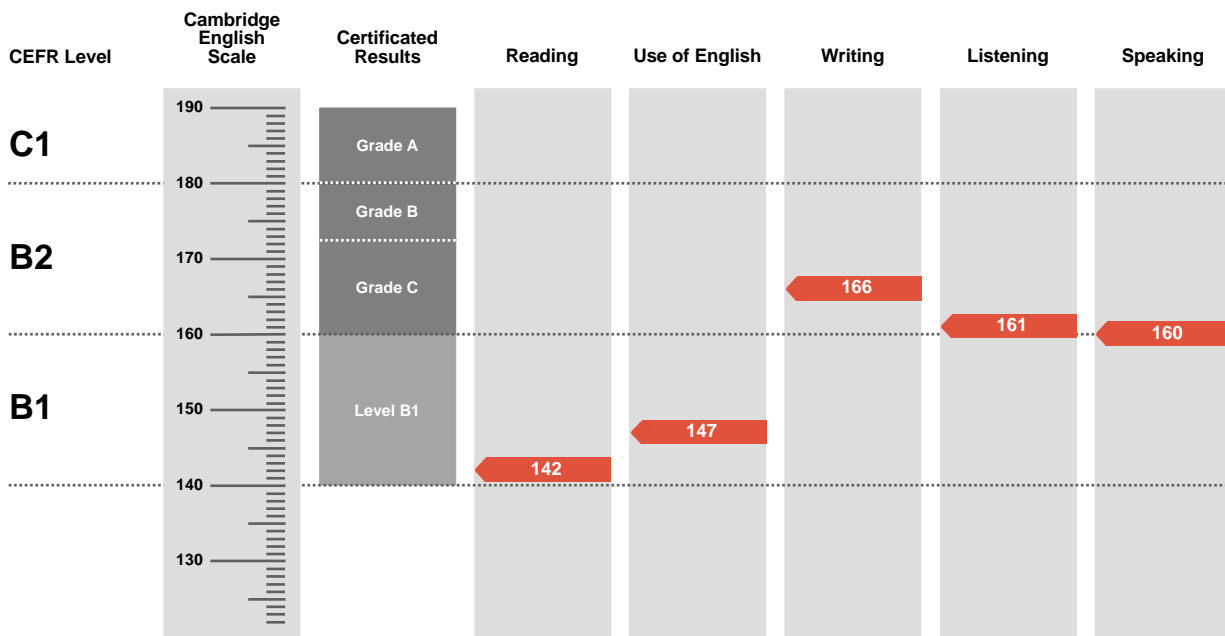

First Certificate in English

Statement of Results

Candidate name

ANASTASIA GILBERT

Session

MARCH 2020

Place of entry

STAVROPOL

Result

**Council of Europe
Level B1**

Overall Score

155

CEFR Level

B1

First is an examination targeted at Level B2 in the Council of Europe's Common European Framework of Reference.

Candidates achieving Grade A (between 180 and 190 on the Cambridge English Scale) receive a certificate stating that they have demonstrated ability at Level C1. Candidates achieving Grade B or Grade C (between 160 and 179 on the Cambridge English Scale) receive a certificate at Level B2.

Candidates whose performance is below Level B2, but falls within Level B1 (between 140 and 159 on the Cambridge English Scale), receive a certificate stating that they have demonstrated ability at Level B1.

Examination results can be quickly and securely verified online at: www.cambridgeenglish.org/verifiers

Results

Score

Pass at Grade A	180 — 190
Pass at Grade B	173 — 179
Pass at Grade C	160 — 172
Level B1	140 — 159

Candidates who take First and score between 122 and 139 on the Cambridge English Scale do not receive a result, CEFR level or certificate.

Cambridge English Scale scores below 122 are not reported for this examination.

Other

- **X** - the candidate was absent from part of the examination
- **Z** - the candidate was absent from all parts of the examination
- **Pending** - a result cannot be issued at present, but will follow in due course
- **Withheld** - the candidate should contact their centre for information
- **Exempt** - the candidate was not required to sit this part of the examination

THIS IS NOT A CERTIFICATE

Cambridge Assessment English reserves the right to amend the information given before the issue of certificates to successful candidates.