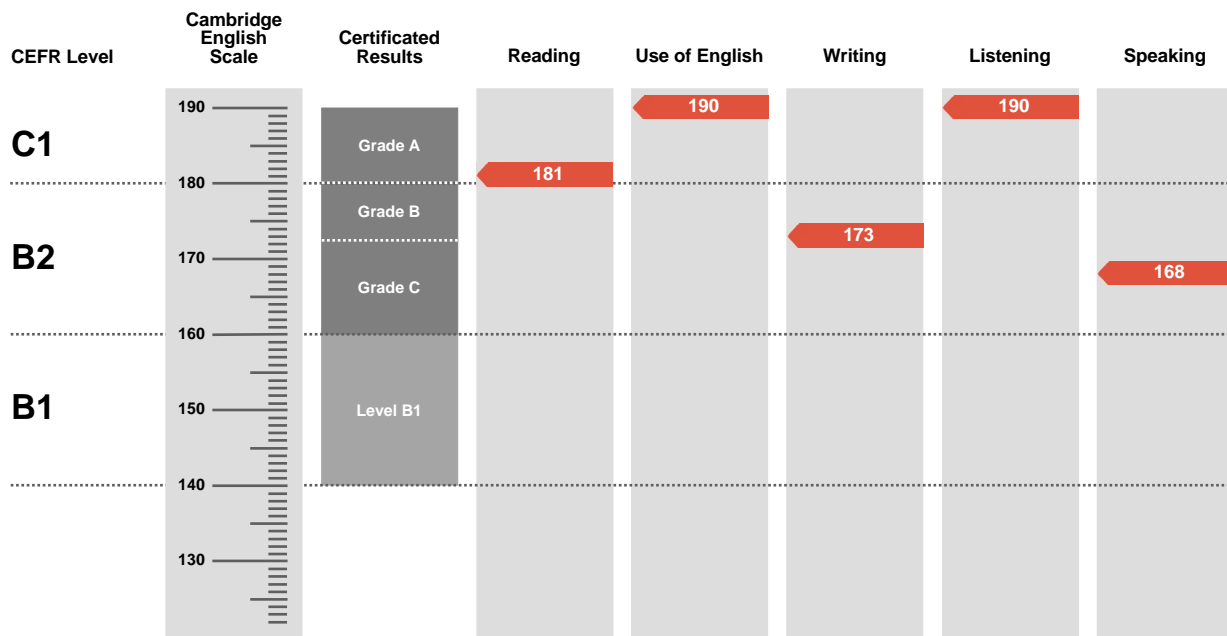

First Certificate in English

Statement of Results

Candidate name

ELIZAVETA KHRAMTSOVA

Session

MARCH 2020

Place of entry

STAVROPOL

Result

Pass at Grade A

Overall Score

180

CEFR Level

C1

First is an examination targeted at Level B2 in the Council of Europe's Common European Framework of Reference.

Candidates achieving Grade A (between 180 and 190 on the Cambridge English Scale) receive a certificate stating that they have demonstrated ability at Level C1. Candidates achieving Grade B or Grade C (between 160 and 179 on the Cambridge English Scale) receive a certificate at Level B2.

Candidates whose performance is below Level B2, but falls within Level B1 (between 140 and 159 on the Cambridge English Scale), receive a certificate stating that they have demonstrated ability at Level B1.

Examination results can be quickly and securely verified online at: www.cambridgeenglish.org/verifiers

Results

Score

Pass at Grade A 180 — 190

Pass at Grade B 173 — 179

Pass at Grade C 160 — 172

Level B1 140 — 159

Candidates who take First and score between 122 and 139 on the Cambridge English Scale do not receive a result, CEFR level or certificate.

Cambridge English Scale scores below 122 are not reported for this examination.

Other

X - the candidate was absent from part of the examination

Z - the candidate was absent from all parts of the examination

Pending - a result cannot be issued at present, but will follow in due course

Withheld - the candidate should contact their centre for information

Exempt - the candidate was not required to sit this part of the examination

THIS IS NOT A CERTIFICATE

Cambridge Assessment English reserves the right to amend the information given before the issue of certificates to successful candidates.