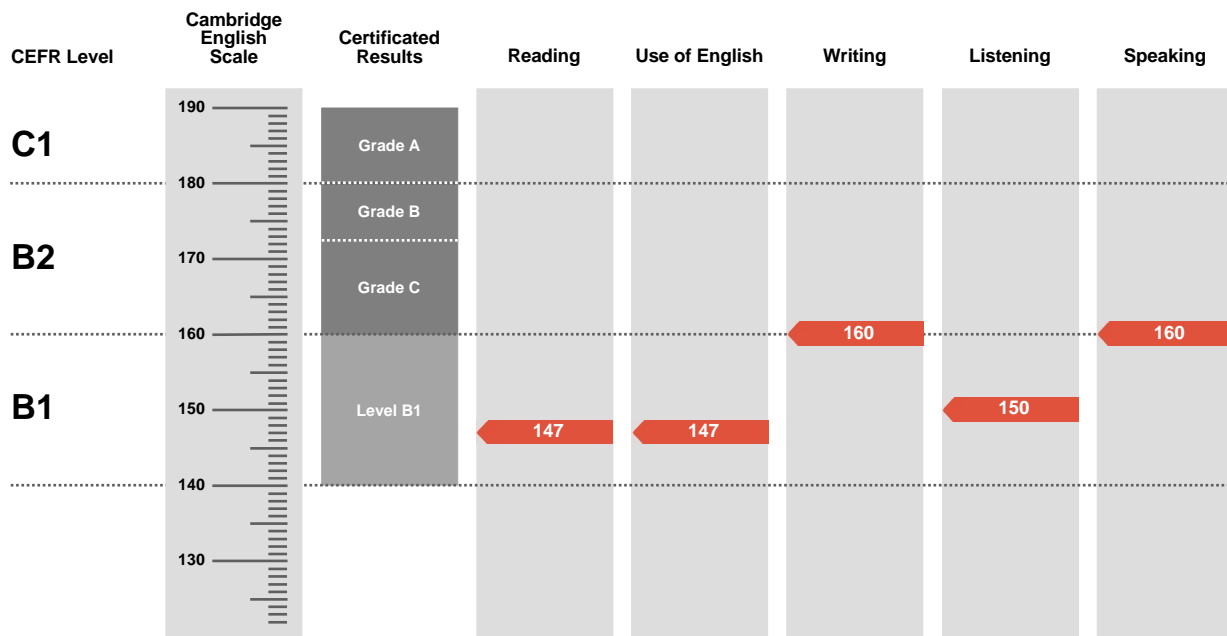

**Council of Europe  
Level B1**

Overall Score

**153**

CEFR Level

**B1**

First is an examination targeted at Level B2 in the Council of Europe's Common European Framework of Reference.

Candidates achieving Grade A (between 180 and 190 on the Cambridge English Scale) receive a certificate stating that they have demonstrated ability at Level C1. Candidates achieving Grade B or Grade C (between 160 and 179 on the Cambridge English Scale) receive a certificate at Level B2.